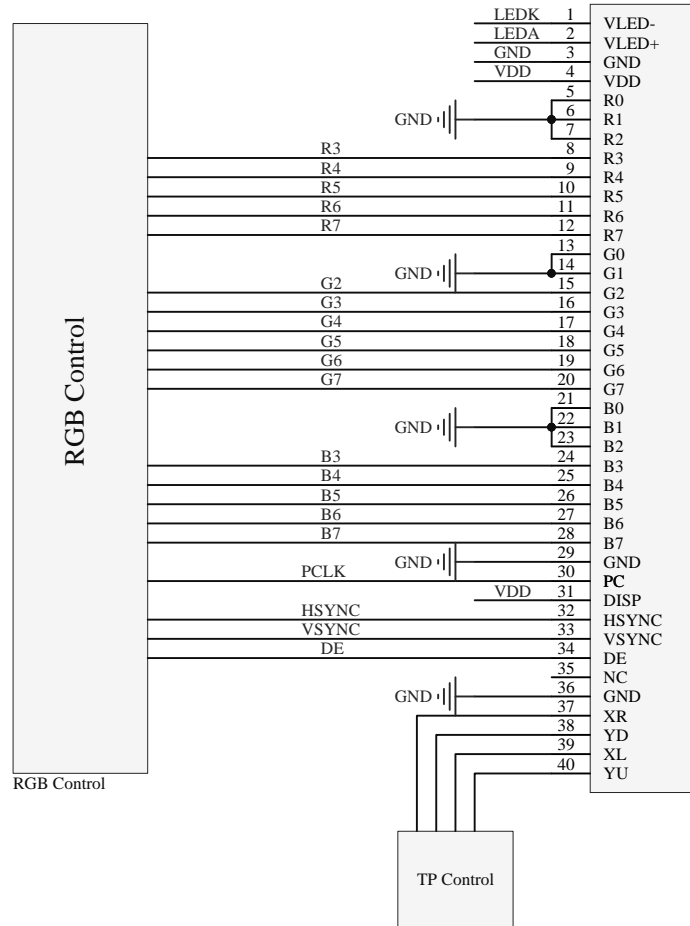

E43RC-I-RS1071-R

16 Bit RGB

PROPRIETARY AND CONFIDENTIAL

THE INFORMATION CONTAINED IN THIS DRAWING IS THE SOLE PROPERTY OF FOCUS DISPLAY SOLUTIONS, INC. ANY REPRODUCTION IN PART OR AS A WHOLE WITHOUT THE WRITTEN PERMISSIONS OF FOCUS DISPLAY SOLUTIONS, INC. IS PROHIBITED

Model Name: E43RC-I-RS1071-R

General Tol: ± 0.2	
Approvals	Date
DWN:	
CHK:	
APP:	

Drawing No.:		Scale:	
Size:		Unit: mm	Page: 1/1