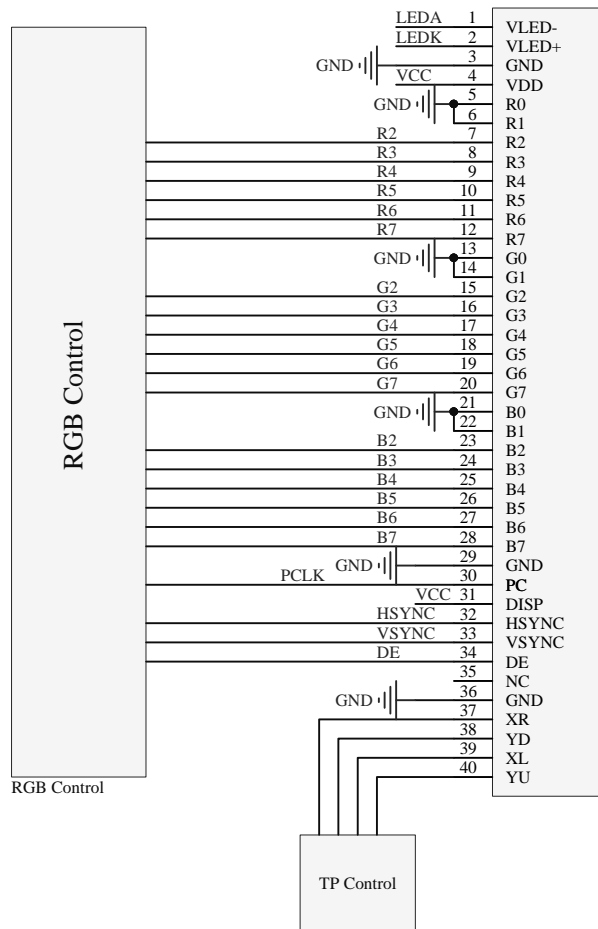

# E43RC-I-RS1071-R

## 18 BIT RGB

**PROPRIETARY AND CONFIDENTIAL**

THE INFORMATION CONTAINED IN THIS DRAWING IS THE SOLE PROPERTY OF FOCUS DISPLAY SOLUTIONS, INC. ANY REPRODUCTION IN PART OR AS A WHOLE WITHOUT THE WRITTEN PERMISSIONS OF FOCUS DISPLAY SOLUTIONS, INC. IS PROHIBITED

Model Name: E43RC-I-RS1071-R

|              |       |
|--------------|-------|
| General Tol: | ± 0.2 |
| Approvals    | Date  |
| DWN:         |       |
| CHK:         |       |
| APP:         |       |

|              |           |
|--------------|-----------|
| Drawing No.: | Scale:    |
| Size:        | Unit: mm  |
|              | Page: 1/1 |