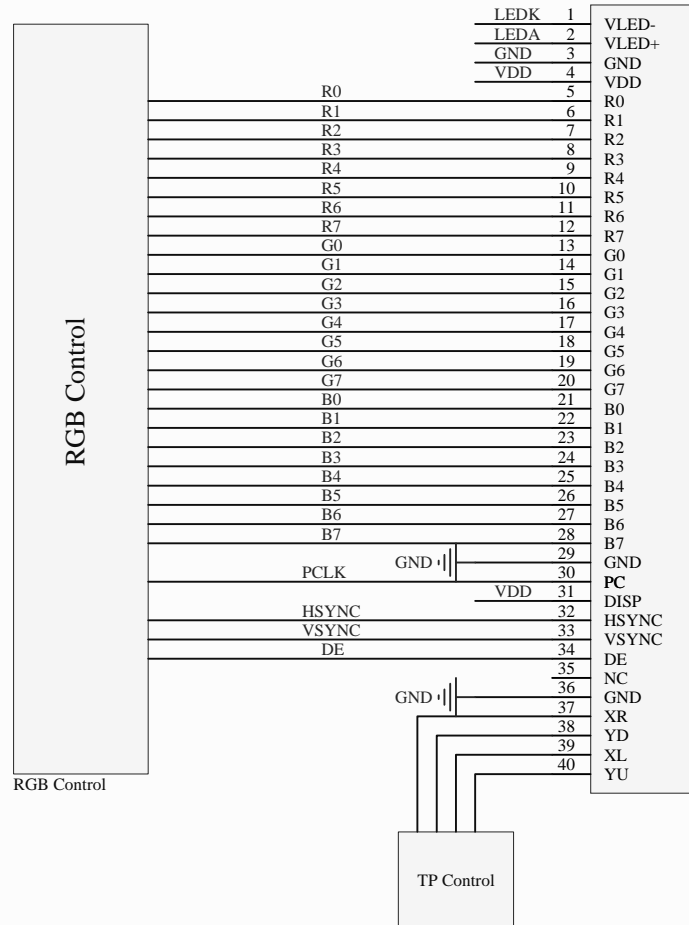

E43RC-I-RS1071-R

24BIT RGB Interface

PROPRIETARY AND CONFIDENTIAL

THE INFORMATION CONTAINED IN THIS DRAWING IS THE SOLE PROPERTY OF FOCUS DISPLAY SOLUTIONS, INC. ANY REPRODUCTION IN PART OR AS A WHOLE WITHOUT THE WRITTEN PERMISSIONS OF FOCUS DISPLAY SOLUTIONS, INC. IS PROHIBITED

Model Name: E43RC-I-RS1071-R

General Tol: ± 0.2	
Approvals	Date
DWN:	
CHK:	
APP:	

Drawing No.:		Scale:	
Size:		Unit: mm	Page: 1/1