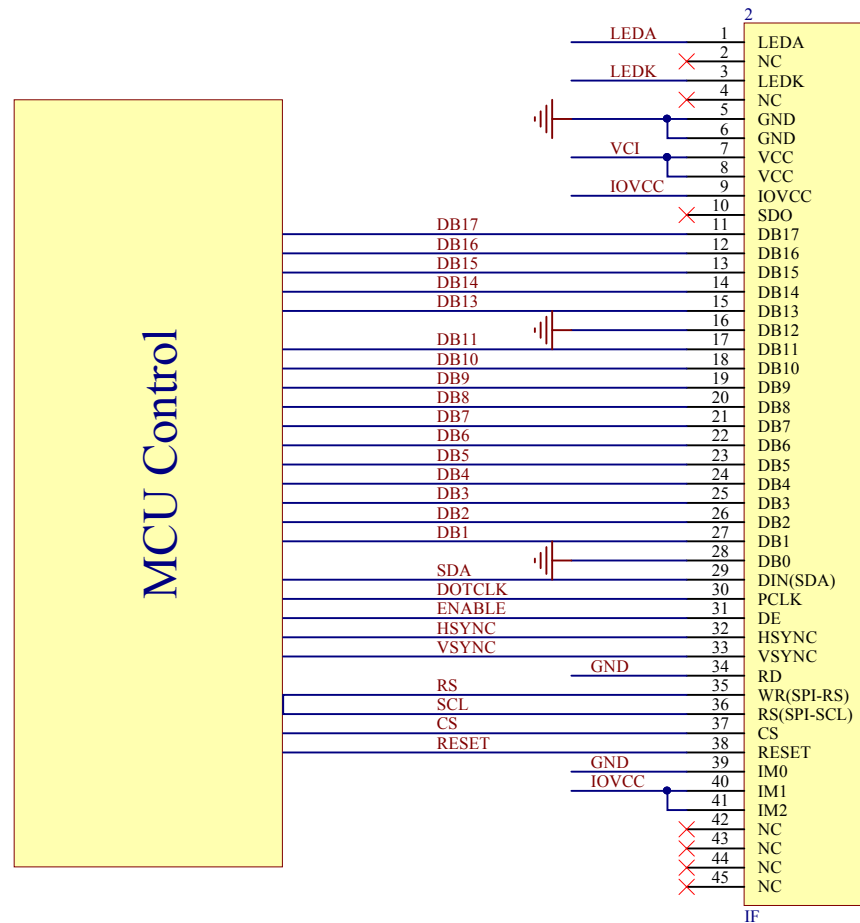

E15RA-FW255-N

4SPI+16 BIT RGB

PROPRIETARY AND CONFIDENTIAL THE INFORMATION CONTAINED IN THIS DRAWING IS THE SOLE PROPERTY OF FOCUS DISPLAY SOLUTIONS, INC. ANY REPRODUCTION IN PART OR AS A WHOLE WITHOUT THE WRITTEN PERMISSION OF FOCUS DISPLAY SOLUTIONS, INC. IS PROHIBITED.	Model Name: E15RA-FW255-N		FOCUS LCDs LCDs MADE SIMPLE®			
	GENERAL TOL: ± 0.2					
	APPROVALS	DATE	DRAWING NO.:		Scale:	
	DWN: ML	CHK: QCL				
	APP:		SIZE: A4		Unit: mm	Page: 1/1