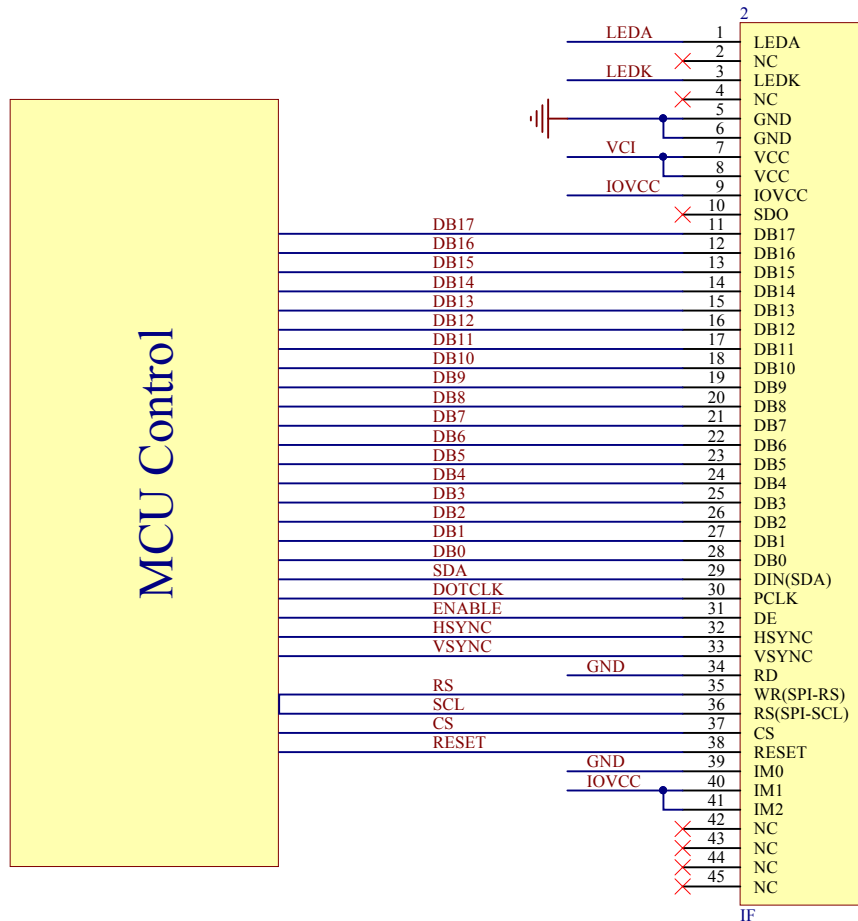

E15RA-FW255-N

4SPI+18 BIT RGB

PROPRIETARY AND CONFIDENTIAL THE INFORMATION CONTAINED IN THIS DRAWING IS THE SOLE PROPERTY OF FOCUS DISPLAY SOLUTIONS, INC. ANY REPRODUCTION IN PART OR AS A WHOLE WITHOUT THE WRITTEN PERMISSION OF FOCUS DISPLAY SOLUTIONS, INC. IS PROHIBITED.	Model Name: E15RA-FW255-N		FOCUS LCDs <small>LCDs MADE SIMPLE®</small>		
	GENERAL TOL: ± 0.2				
	APPROVALS	DATE	DRAWING NO.:		
	DWN: ML		Scale:		
	CHK: QCL		SIZE: A4		Unit: mm
APP:					