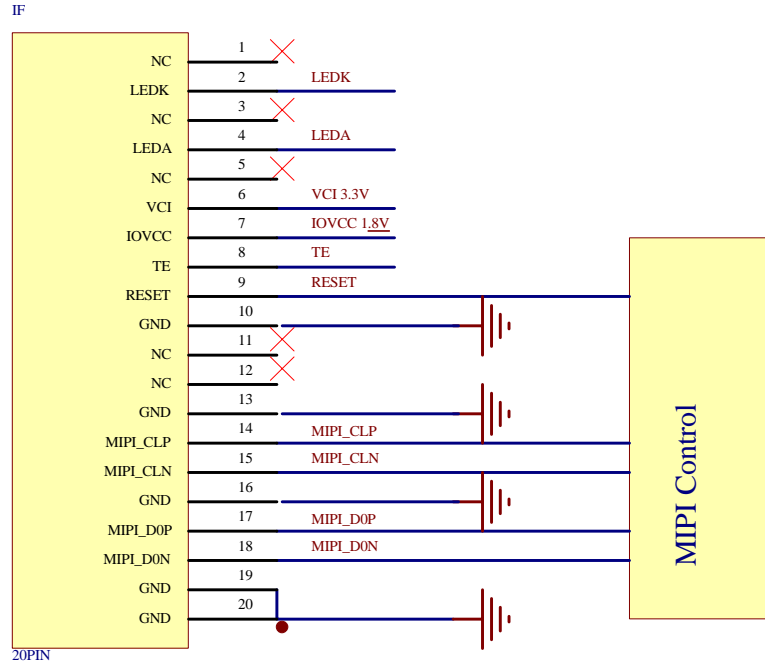

# E18RC-MW500-N 1 LANE MIPI

<b>DISCLAIMER</b>	<b>PROPRIETARY AND CONFIDENTIAL</b>
DO NOT SCALE OFF THIS DRAWING. All dimensions are given in good faith and believed to be correct. These drawings are for general presentation purposes only. No responsibility can be taken with any errors found by measuring off this drawing. The Focus LCDs PDF drawing should be referenced as the master file.	THE INFORMATION CONTAINED IN THIS DRAWING IS THE SOLE PROPERTY OF FOCUS DISPLAY SOLUTIONS, INC. ANY REPRODUCTION IN PART OR AS A WHOLE WITHOUT THE WRITTEN PERMISSIONS OF FOCUS DISPLAY SOLUTIONS, INC. IS PROHIBITED

Model Name: E18RC-MW500-N	
General Tol:	±0.3
Approvals	Date
DWN:	
CHK:	
APP:	

Drawing No.:	Scale:
Size:	Unit: mm
Page:	1/1