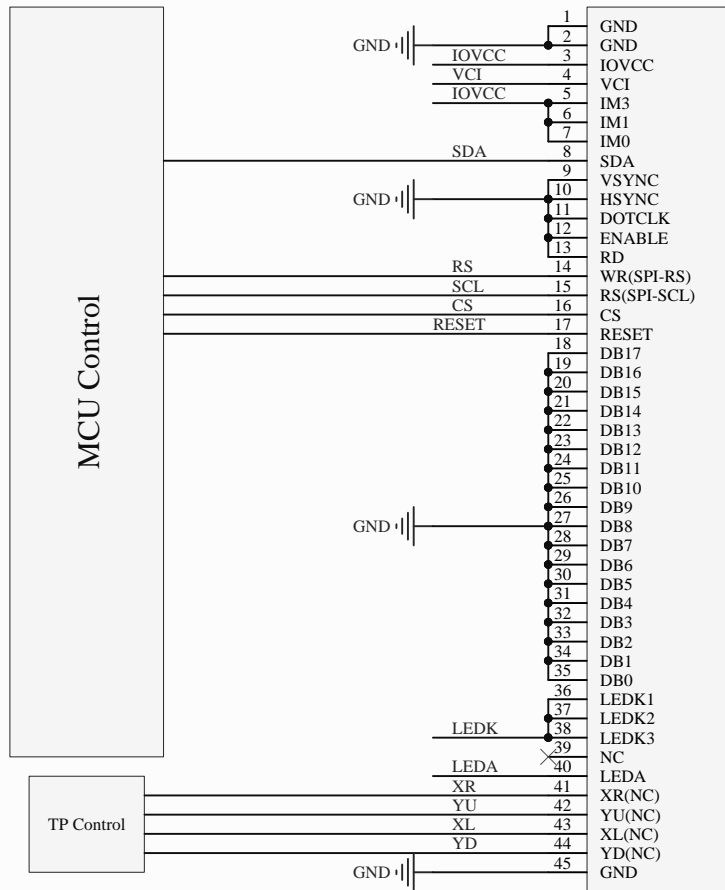

E20RA-FW600-N 4-Line Serial Interface

NOTE:

VCI=3.3V, IOVCC=1.65-3.3V

LEDA=3.2V, I=60mA

PROPRIETARY AND CONFIDENTIAL
 THE INFORMATION CONTAINED IN THIS DRAWING IS THE SOLE PROPERTY OF FOCUS DISPLAY SOLUTIONS, INC. ANY REPRODUCTION IN PART OR AS A WHOLE WITHOUT THE WRITTEN PERMISSIONS OF FOCUS DISPLAY SOLUTIONS, INC. IS PROHIBITED

Model Name: E20RA-FW600-N		FOCUS LCDs LCDs MADE SIMPLE®	
General Tol:	± 0.2		
Approvals	Date	Drawing No.:	Scale:
DWN:		Size:	Unit: mm
CHK:			Page: 1/1
APP:			