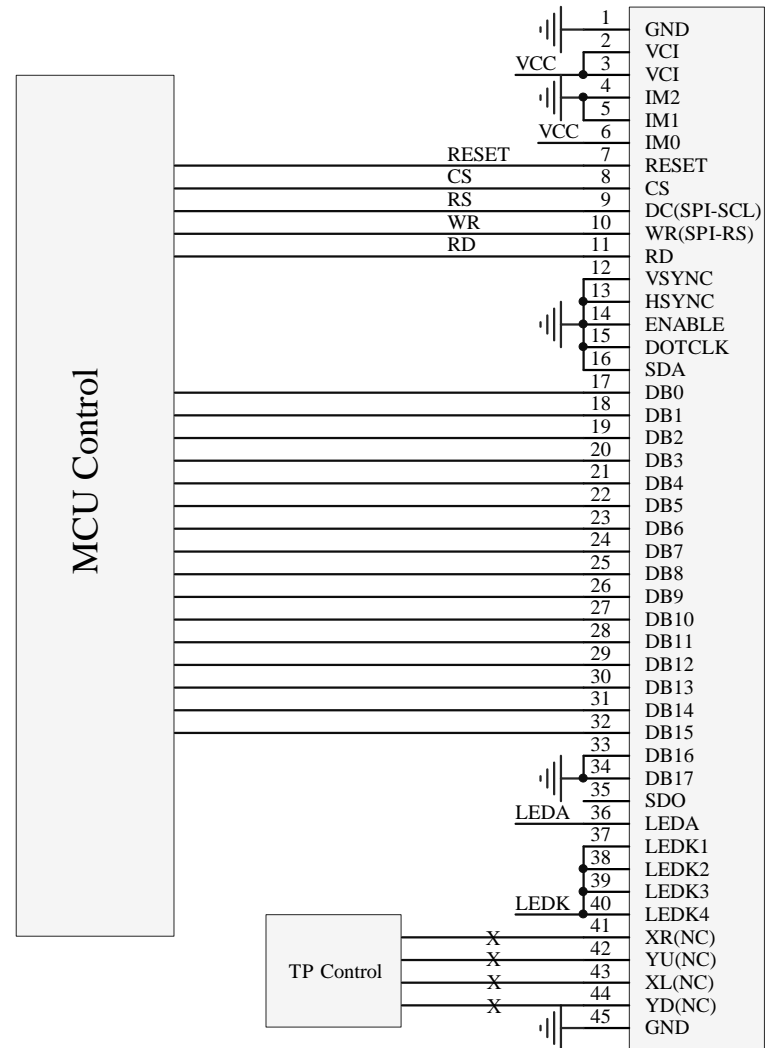

E24RA-I-CW500-N 16 BIT MCU Interface

PROPRIETARY AND CONFIDENTIAL THE INFORMATION CONTAINED IN THIS DRAWING IS THE SOLE PROPERTY OF FOCUS DISPLAY SOLUTIONS, INC. ANY REPRODUCTION IN PART OR AS A WHOLE WITHOUT THE WRITTEN PERMISSIONS OF FOCUS DISPLAY SOLUTIONS, INC. IS PROHIBITED	Model Name: E24RA-I-CW500-N		 FOCUS LCDs LCDs MADE SIMPLE®			
	General Tol: ± 0.2					
	Approvals	Date	Drawing No.:		Scale:	
	DWN:		Size:		Unit: mm	Page: 1/1
	CHK:					
APP:						