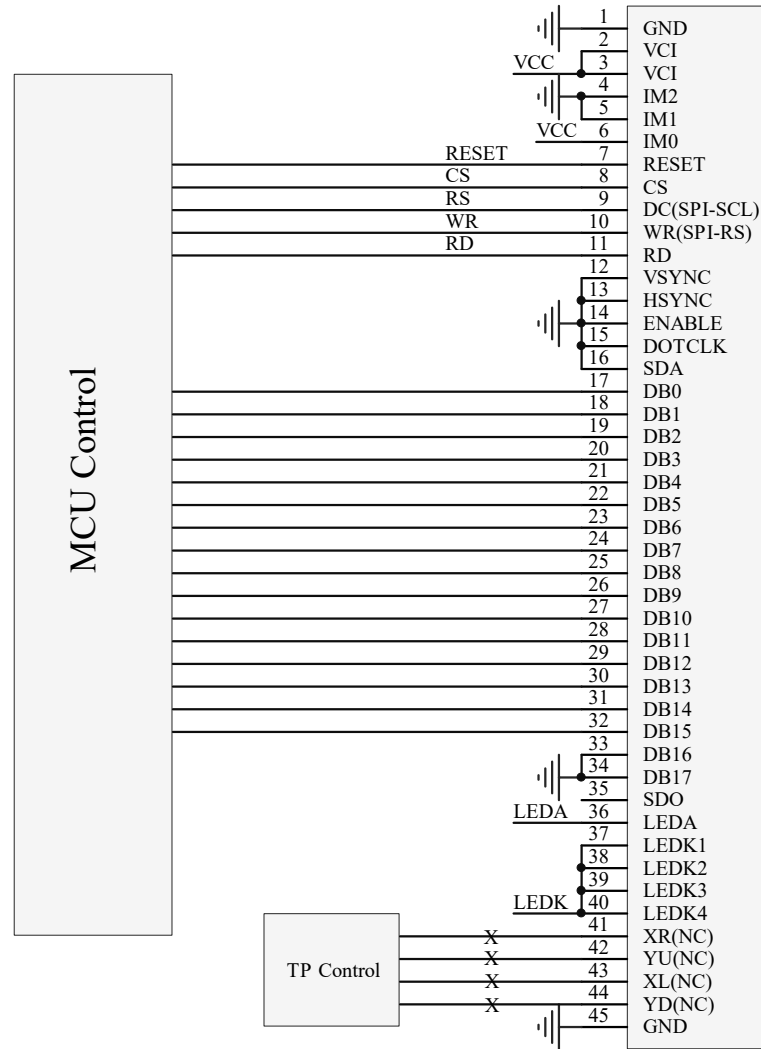

E24RA-I-CW500-N 16 BIT MCU Interface

PROPRIETARY AND CONFIDENTIAL THE INFORMATION CONTAINED IN THIS DRAWING IS THE SOLE PROPERTY OF FOCUS DISPLAY SOLUTIONS, INC. ANY REPRODUCTION IN PART OR AS A WHOLE WITHOUT THE WRITTEN PERMISSIONS OF FOCUS DISPLAY SOLUTIONS, INC. IS PROHIBITED	Model Name: E24RA-I-CW500-N		 FOCUS LCDs LCDs MADE SIMPLE®			
	General Tol: ± 0.2				Drawing No.:	
	Approvals		Date		Scale:	
	DWN:				Unit: mm	
	CHK:				Page: 1/1	