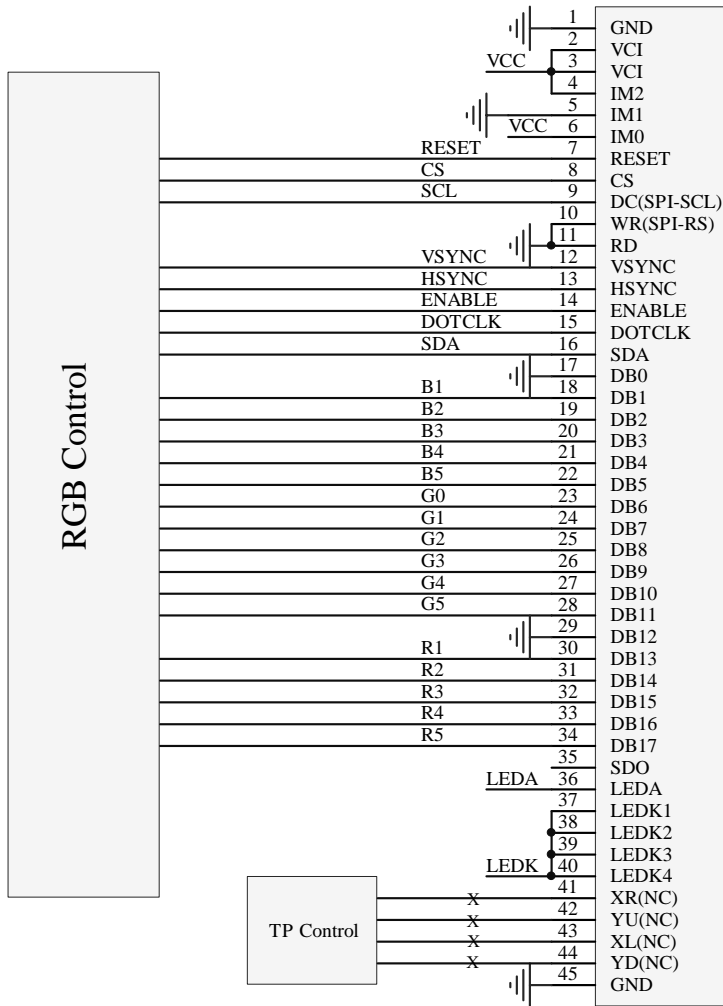

E24RA-I-CW500-N 3SPI+16BIT RGB

PROPRIETARY AND CONFIDENTIAL
 THE INFORMATION CONTAINED IN THIS DRAWING IS THE SOLE PROPERTY OF FOCUS DISPLAY SOLUTIONS, INC. ANY REPRODUCTION IN PART OR AS A WHOLE WITHOUT THE WRITTEN PERMISSIONS OF FOCUS DISPLAY SOLUTIONS, INC. IS PROHIBITED

Model Name: E24RA-I-CW500-N	
General Tol:	± 0.2
Approvals	Date
DWN:	
CHK:	
APP:	

 FOCUS LCDs LCDs MADE SIMPLE®		Drawing No.:		Scale:	
		Size:	 Unit: mm	Page: 1/1	