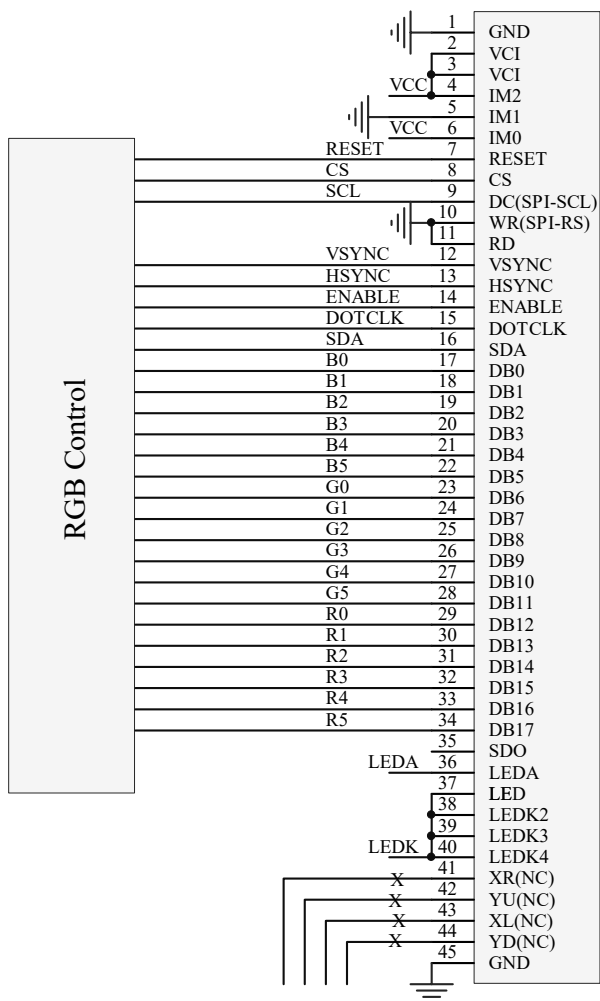

# E24RA-I-CW500-N 3SPI+18BIT RGB

**PROPRIETARY AND CONFIDENTIAL**  
 THE INFORMATION CONTAINED IN THIS DRAWING IS THE SOLE PROPERTY OF FOCUS DISPLAY SOLUTIONS, INC. ANY REPRODUCTION IN PART OR AS A WHOLE WITHOUT THE WRITTEN PERMISSIONS OF FOCUS DISPLAY SOLUTIONS, INC. IS PROHIBITED

Model Name: E24RA-I-CW500-N	
General Tol:	± 0.2
Approvals	Date
DWN:	
CHK:	
APP:	

Drawing No.:	Scale:
Size:	Unit: mm
Page: 1/1	