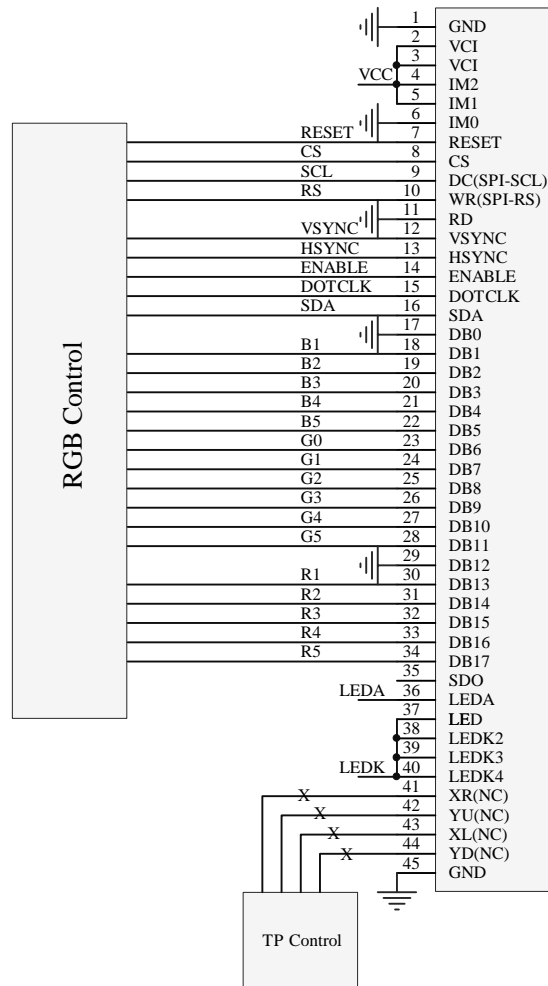

E24RA-I-CW500-N 4SPI+16 BIT RGB

PROPRIETARY AND CONFIDENTIAL
 THE INFORMATION CONTAINED IN THIS DRAWING IS THE SOLE PROPERTY OF FOCUS DISPLAY SOLUTIONS, INC. ANY REPRODUCTION IN PART OR AS A WHOLE WITHOUT THE WRITTEN PERMISSIONS OF FOCUS DISPLAY SOLUTIONS, INC. IS PROHIBITED

Model Name: E24RA-I-CW500-N

General Tol:	± 0.2
Approvals	Date
DWN:	
CHK:	
APP:	

Drawing No.:	Scale:
Size:	Unit: mm
	Page: 1/1