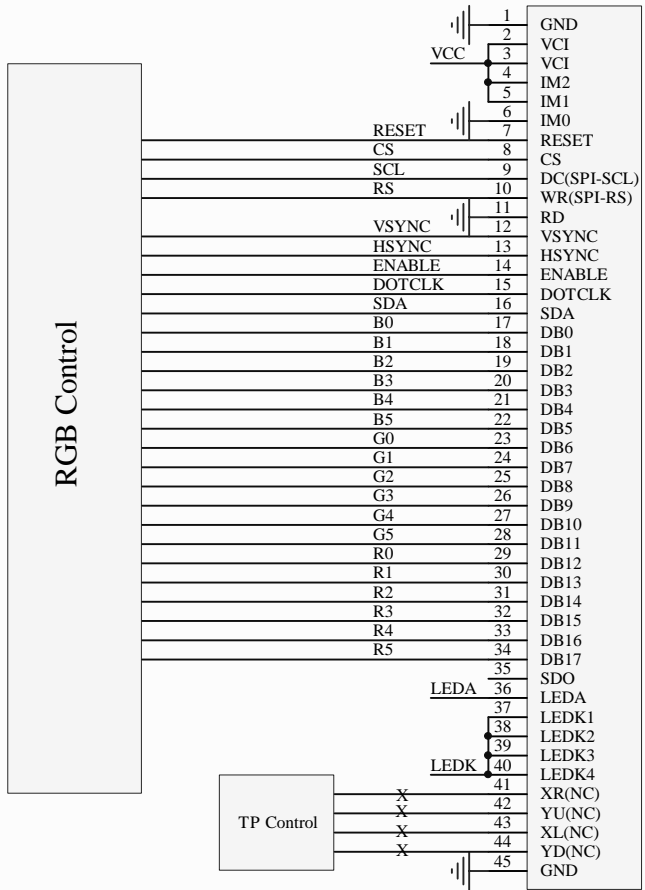

E24RA-I-CW500-N 4SPI+18 BIT RGB

PROPRIETARY AND CONFIDENTIAL

THE INFORMATION CONTAINED IN THIS DRAWING IS THE SOLE PROPERTY OF FOCUS DISPLAY SOLUTIONS, INC. ANY REPRODUCTION IN PART OR AS A WHOLE WITHOUT THE WRITTEN PERMISSIONS OF FOCUS DISPLAY SOLUTIONS, INC. IS PROHIBITED

Model Name: E24RA-I-CW500-N

General Tol: ± 0.2	
Approvals	Date
DWN:	
CHK:	
APP:	

Drawing No.:		Scale:	
Size:		Unit: mm	Page: 1/1