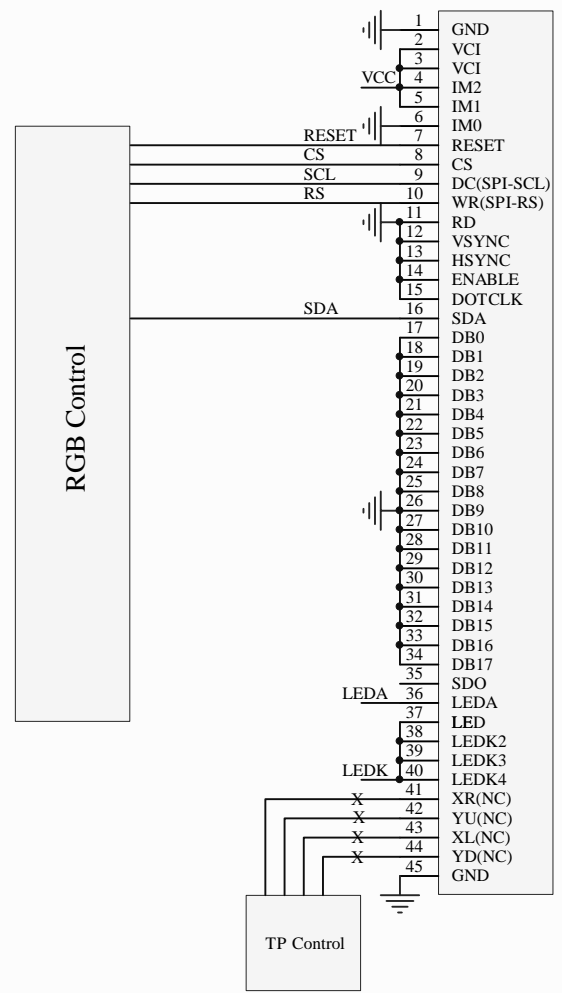

E24RA-I-CW500-N 4-Line Serial Interface

PROPRIETARY AND CONFIDENTIAL THE INFORMATION CONTAINED IN THIS DRAWING IS THE SOLE PROPERTY OF FOCUS DISPLAY SOLUTIONS, INC. ANY REPRODUCTION IN PART OR AS A WHOLE WITHOUT THE WRITTEN PERMISSIONS OF FOCUS DISPLAY SOLUTIONS, INC. IS PROHIBITED.	Model Name: E24RA-I-CW500-N		FOCUS LCDs LCDs MADE SIMPLE®		
	General Tol: ± 0.2				
	Approvals	Date	Drawing No.:		Scale:
	DWN:		Size:		Unit: mm
	CHK:		APP:		Page: 1/1