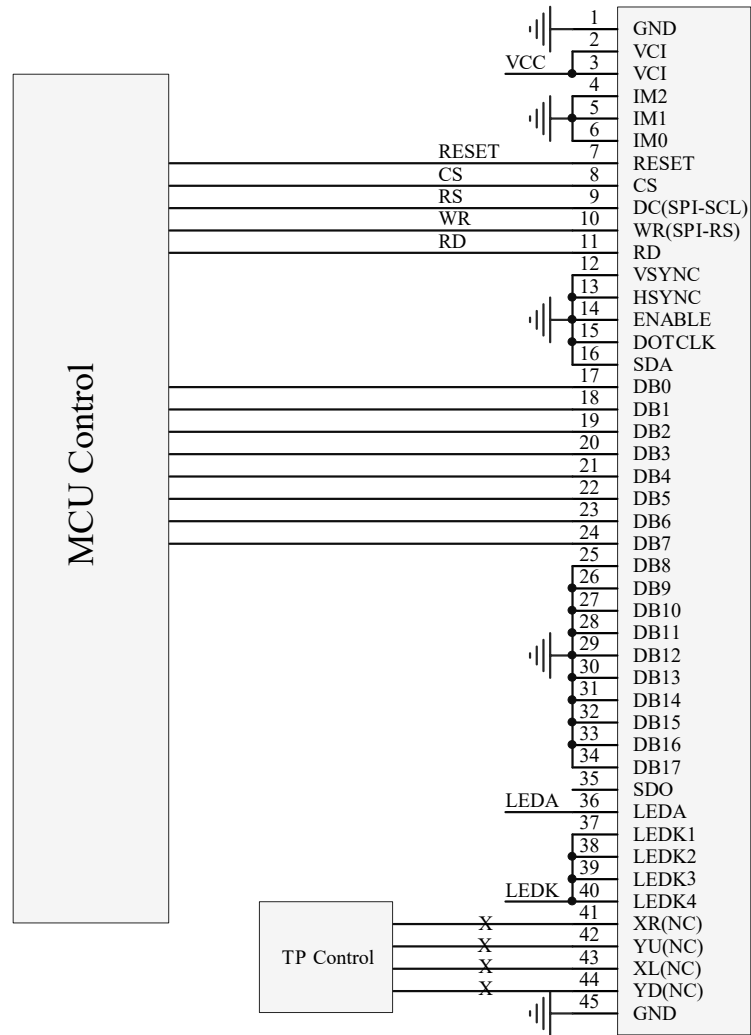

E24RA-I-CW500-N 8-Bit MCU Interface

PROPRIETARY AND CONFIDENTIAL THE INFORMATION CONTAINED IN THIS DRAWING IS THE SOLE PROPERTY OF FOCUS DISPLAY SOLUTIONS, INC. ANY REPRODUCTION IN PART OR AS A WHOLE WITHOUT THE WRITTEN PERMISSIONS OF FOCUS DISPLAY SOLUTIONS, INC. IS PROHIBITED	Model Name: E24RA-I-CW500-N		 FOCUS LCDs LCDs MADE SIMPLE®			
	General Tol: ± 0.2					
	Approvals	Date	Drawing No.:		Scale:	
	DWN:		Size:		Unit: mm	Page: 1/1
	CHK:					
APP:						