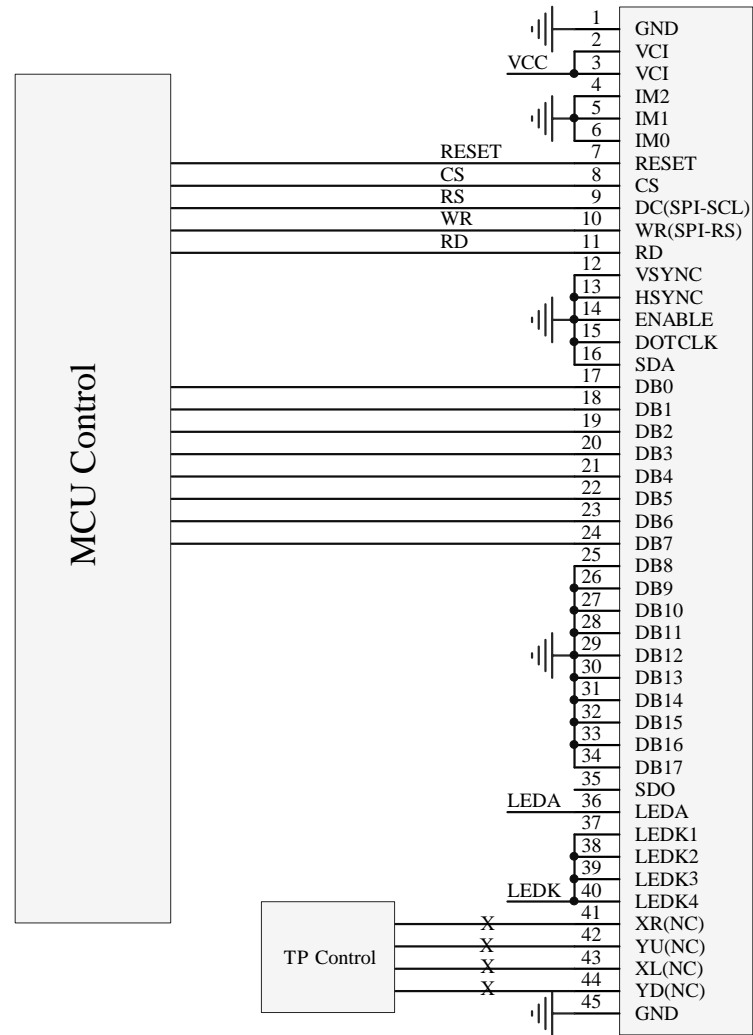

E24RA-I-CW500-N 8-Bit MCU Interface

PROPRIETARY AND CONFIDENTIAL
 THE INFORMATION CONTAINED IN THIS DRAWING IS THE SOLE PROPERTY OF FOCUS DISPLAY SOLUTIONS, INC. ANY REPRODUCTION IN PART OR AS A WHOLE WITHOUT THE WRITTEN PERMISSIONS OF FOCUS DISPLAY SOLUTIONS, INC. IS PROHIBITED

Model Name: E24RA-I-CW500-N	
General Tol:	± 0.2
Approvals	Date
DWN:	
CHK:	
APP:	

FOCUS LCDs
LCDs MADE SIMPLE®

Drawing No.:		Scale:	
Size:		Unit: mm	Page: 1/1