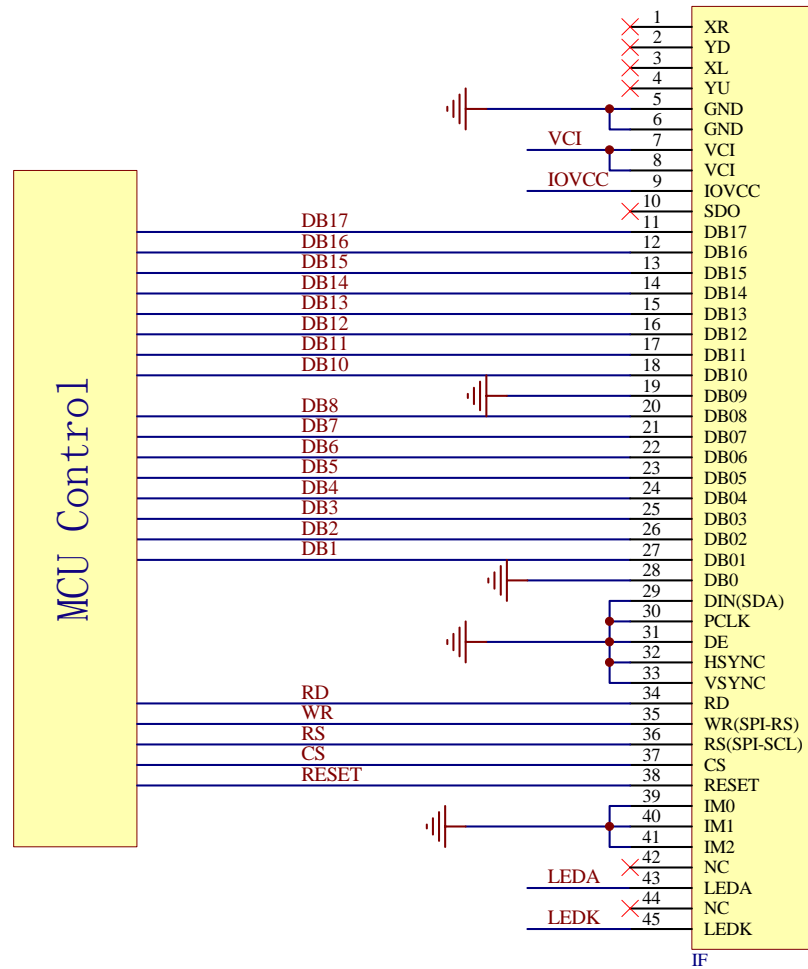

E24RB-FW360-N 16 BIT MCU Interface

PROPRIETARY AND CONFIDENTIAL
 THE INFORMATION CONTAINED IN THIS DRAWING IS THE SOLE PROPERTY OF FOCUS DISPLAY SOLUTIONS, INC. ANY REPRODUCTION IN PART OR AS A WHOLE WITHOUT THE WRITTEN PERMISSIONS OF FOCUS DISPLAY SOLUTIONS, INC. IS PROHIBITED

Model Name: E24RB-FW360-N	
General Tol:	± 0.2
Approvals	Date
DWN:	
CHK:	
APP:	

Drawing No.:	Scale:
Size:	Unit: mm
Page: 1/1	