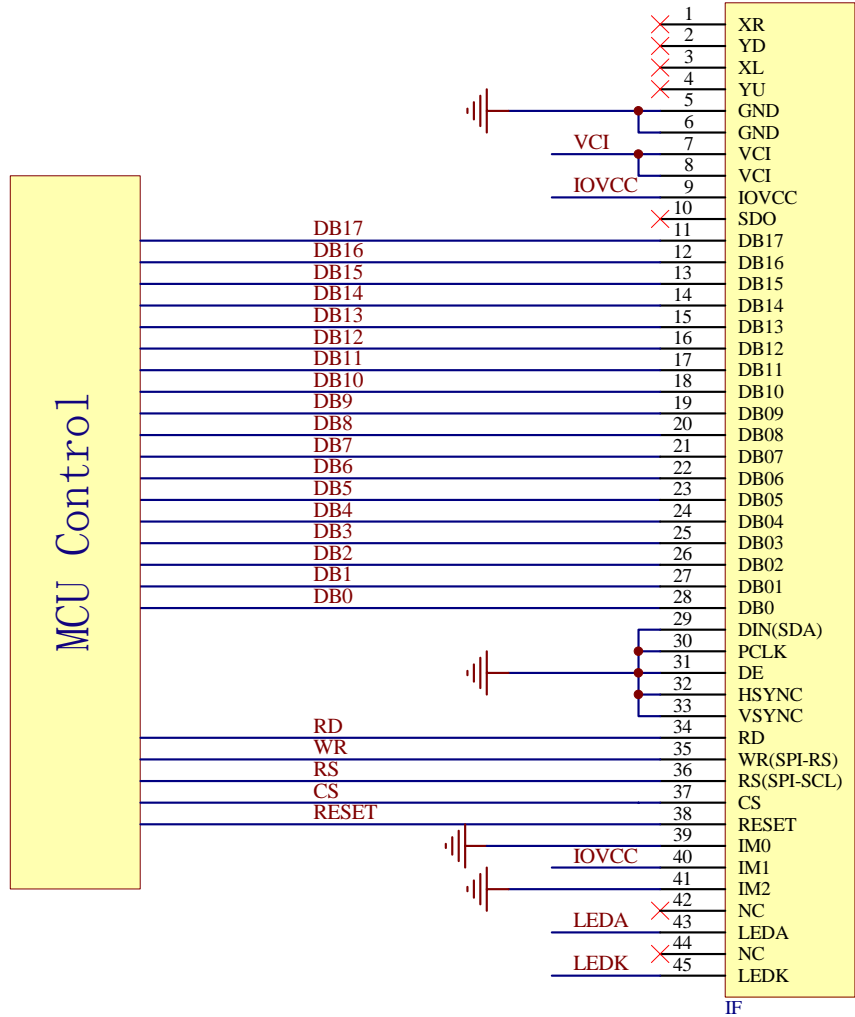

E24RB-FW360-N 18BIT MCU

PROPRIETARY AND CONFIDENTIAL

THE INFORMATION CONTAINED IN THIS DRAWING IS THE SOLE PROPERTY OF FOCUS DISPLAY SOLUTIONS, INC. ANY REPRODUCTION IN PART OR AS A WHOLE WITHOUT THE WRITTEN PERMISSIONS OF FOCUS DISPLAY SOLUTIONS, INC. IS PROHIBITED

Model Name: E24RB-FW360-N	
General Tol:	± 0.2
Approvals	Date
DWN:	
CHK:	
APP:	

FOCUS LCDs
LCDs MADE SIMPLE®

Drawing No.:		Scale:	
Size:		Unit: mm	Page: 1/1