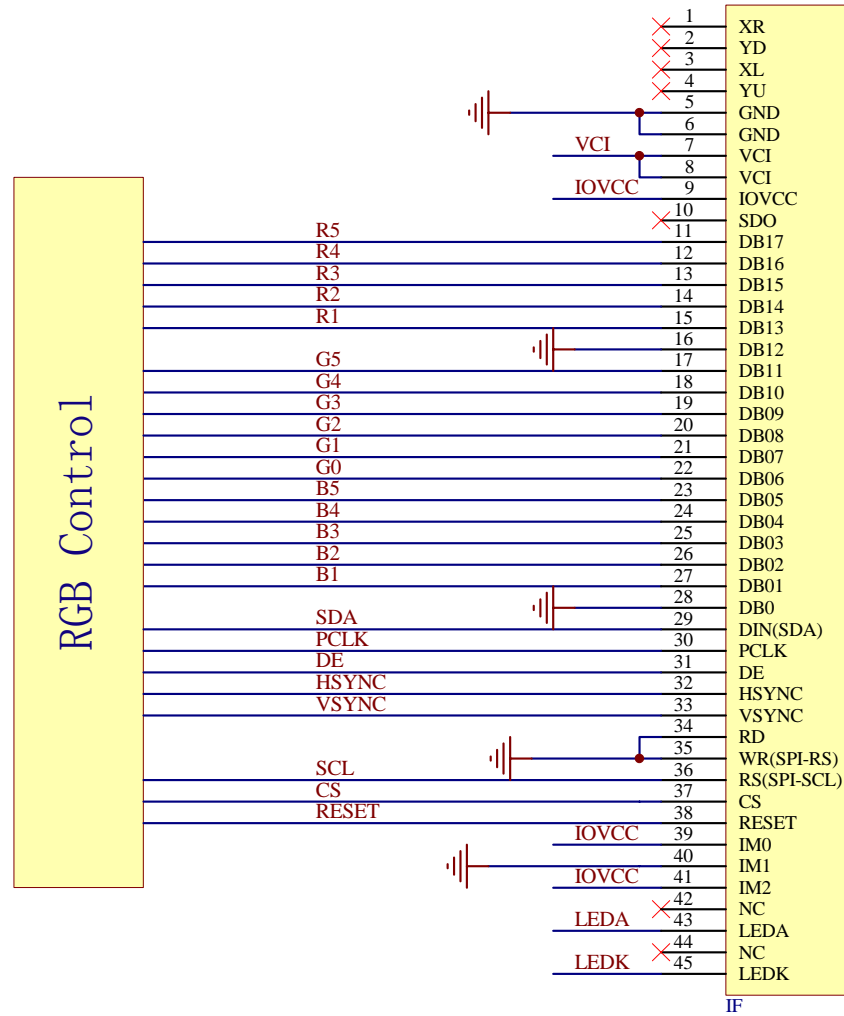

E24RB-FW360-N 3SPI+16BIT RGB

PROPRIETARY AND CONFIDENTIAL
 THE INFORMATION CONTAINED IN THIS DRAWING IS THE SOLE PROPERTY OF FOCUS DISPLAY SOLUTIONS, INC. ANY REPRODUCTION IN PART OR AS A WHOLE WITHOUT THE WRITTEN PERMISSIONS OF FOCUS DISPLAY SOLUTIONS, INC. IS PROHIBITED

Model Name: E24RB-FW360-N	
General Tol:	± 0.2
Approvals	Date
DWN:	
CHK:	
APP:	

Drawing No.:	Scale:
Size:	Unit: mm
Page: 1/1	