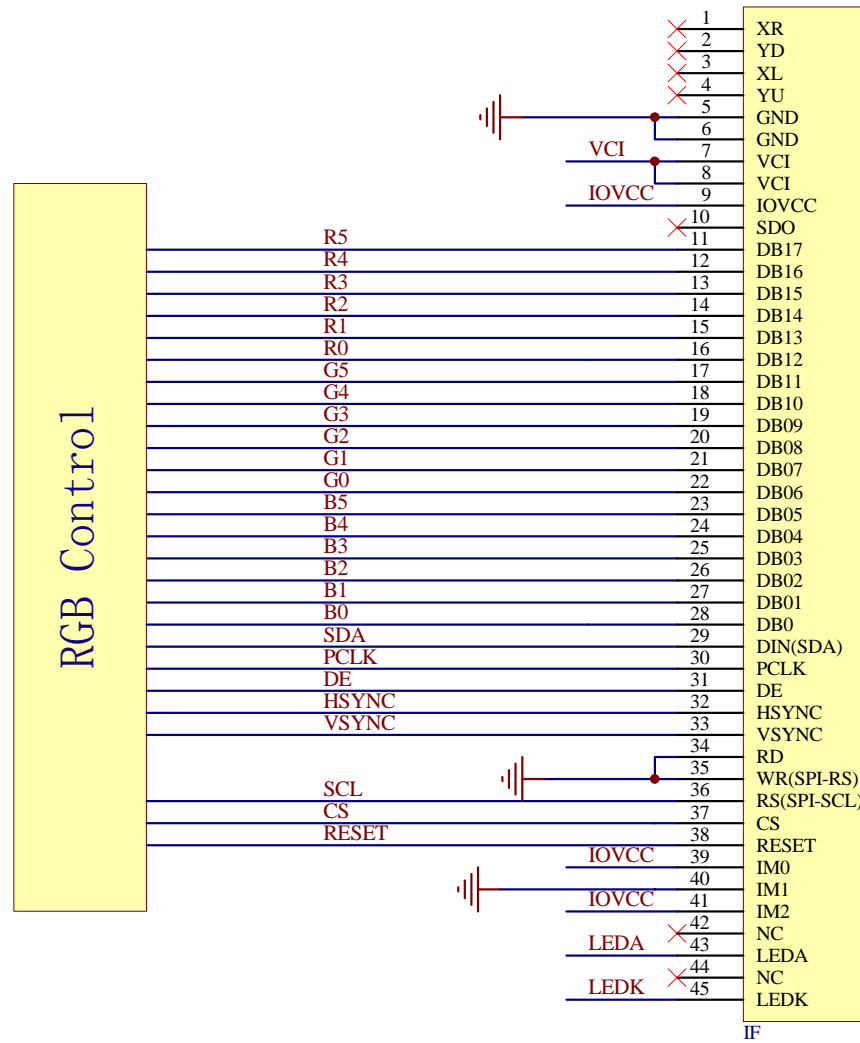

E24RB-FW360-N 3SPI+18BIT RGB

**PROPRIETARY AND CONFIDENTIAL**  
 THE INFORMATION CONTAINED IN THIS DRAWING IS THE SOLE PROPERTY OF FOCUS DISPLAY SOLUTIONS, INC. ANY REPRODUCTION IN PART OR AS A WHOLE WITHOUT THE WRITTEN PERMISSIONS OF FOCUS DISPLAY SOLUTIONS, INC. IS PROHIBITED

Model Name: E24RB-FW360-N	
General Tol:	± 0.2
Approvals	Date
DWN:	
CHK:	
APP:	

Drawing No.:		Scale:	
Size:		Unit: mm	Page: 1/1