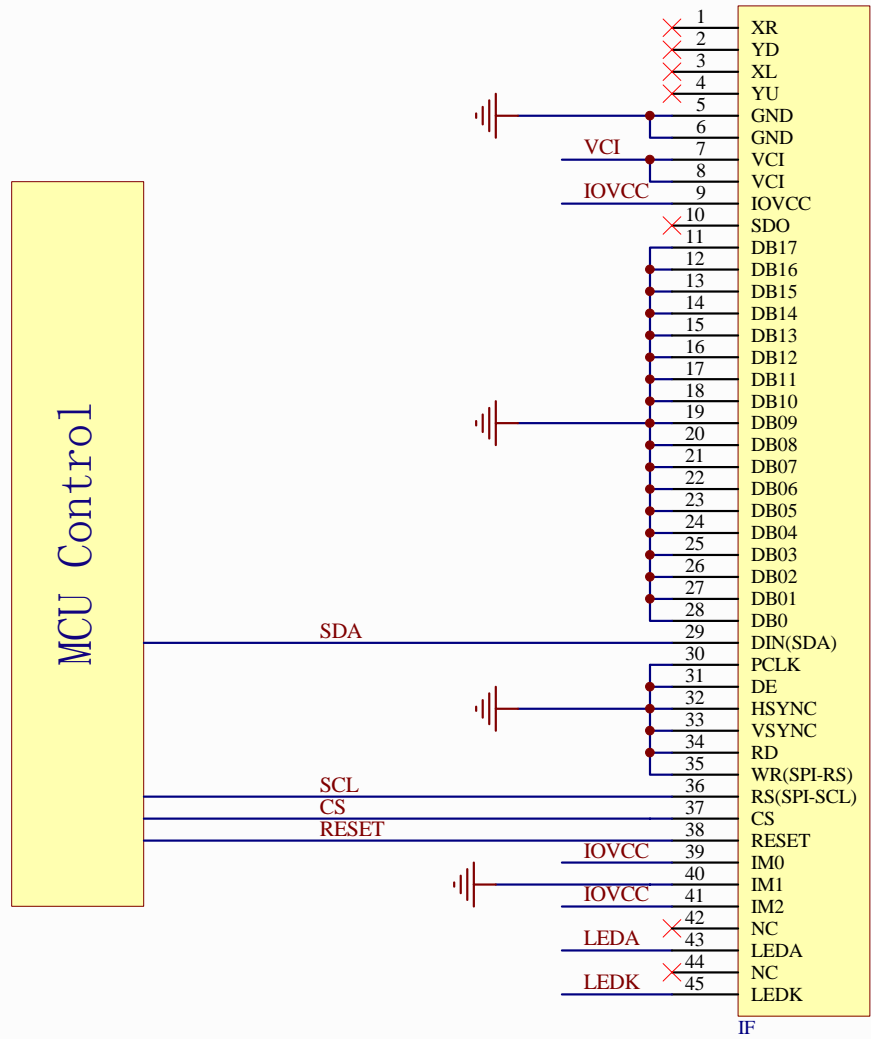

# E24RB-FW360-N 3-line Serial Interface

**PROPRIETARY AND CONFIDENTIAL**  
 THE INFORMATION CONTAINED IN THIS DRAWING IS THE SOLE PROPERTY OF FOCUS DISPLAY SOLUTIONS, INC. ANY REPRODUCTION IN PART OR AS A WHOLE WITHOUT THE WRITTEN PERMISSIONS OF FOCUS DISPLAY SOLUTIONS, INC. IS PROHIBITED

Model Name: E24RB-FW360-N	
General Tol:	± 0.2
Approvals	Date
DWN:	
CHK:	
APP:	

**FOCUS LCDs**  
LCDs MADE SIMPLE®

Drawing No.:		Scale:	
Size:		Unit: mm	Page: 1/1