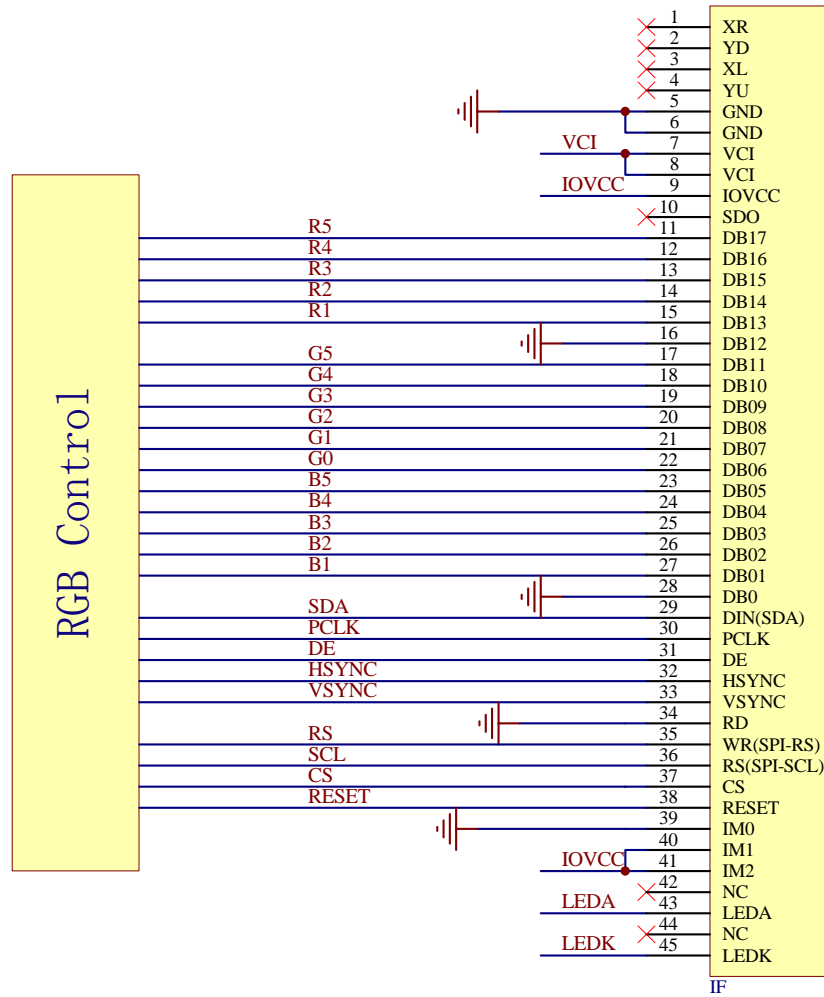

E24RB-FW360-N 4SPI+16 BIT RGB

PROPRIETARY AND CONFIDENTIAL
 THE INFORMATION CONTAINED IN THIS DRAWING IS THE SOLE PROPERTY OF FOCUS DISPLAY SOLUTIONS, INC. ANY REPRODUCTION IN PART OR AS A WHOLE WITHOUT THE WRITTEN PERMISSIONS OF FOCUS DISPLAY SOLUTIONS, INC. IS PROHIBITED

Model Name: E24RB-FW360-N	
General Tol:	± 0.2
Approvals	Date
DWN:	
CHK:	
APP:	

FOCUS LCDs
LCDs MADE SIMPLE®

Drawing No.:		Scale:	
Size:		Unit: mm	Page: 1/1