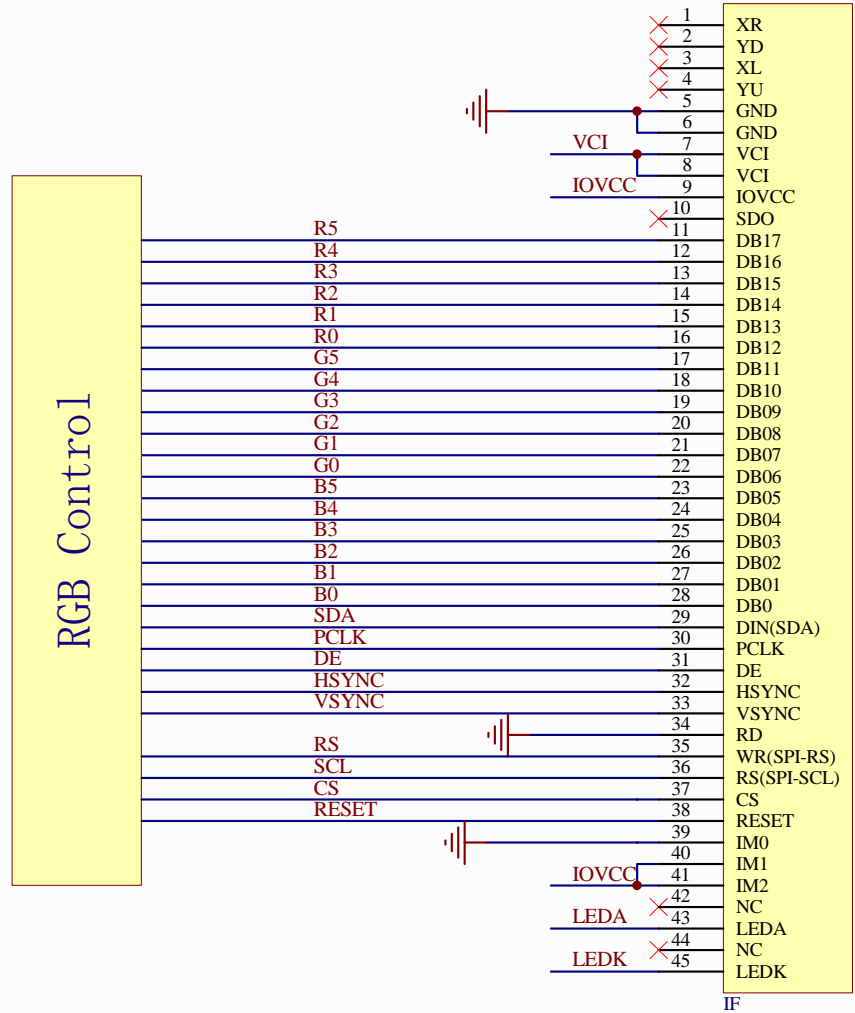

E24RB-FW360-N 4SPI+18 BIT RGB

PROPRIETARY AND CONFIDENTIAL
 THE INFORMATION CONTAINED IN THIS DRAWING IS THE SOLE PROPERTY OF FOCUS DISPLAY SOLUTIONS, INC. ANY REPRODUCTION IN PART OR AS A WHOLE WITHOUT THE WRITTEN PERMISSIONS OF FOCUS DISPLAY SOLUTIONS, INC. IS PROHIBITED

Model Name: E24RB-FW360-N	
General Tol:	± 0.2
Approvals	Date
DWN:	
CHK:	
APP:	

Drawing No.:		Scale:	
Size:		Unit: mm	Page: 1/1