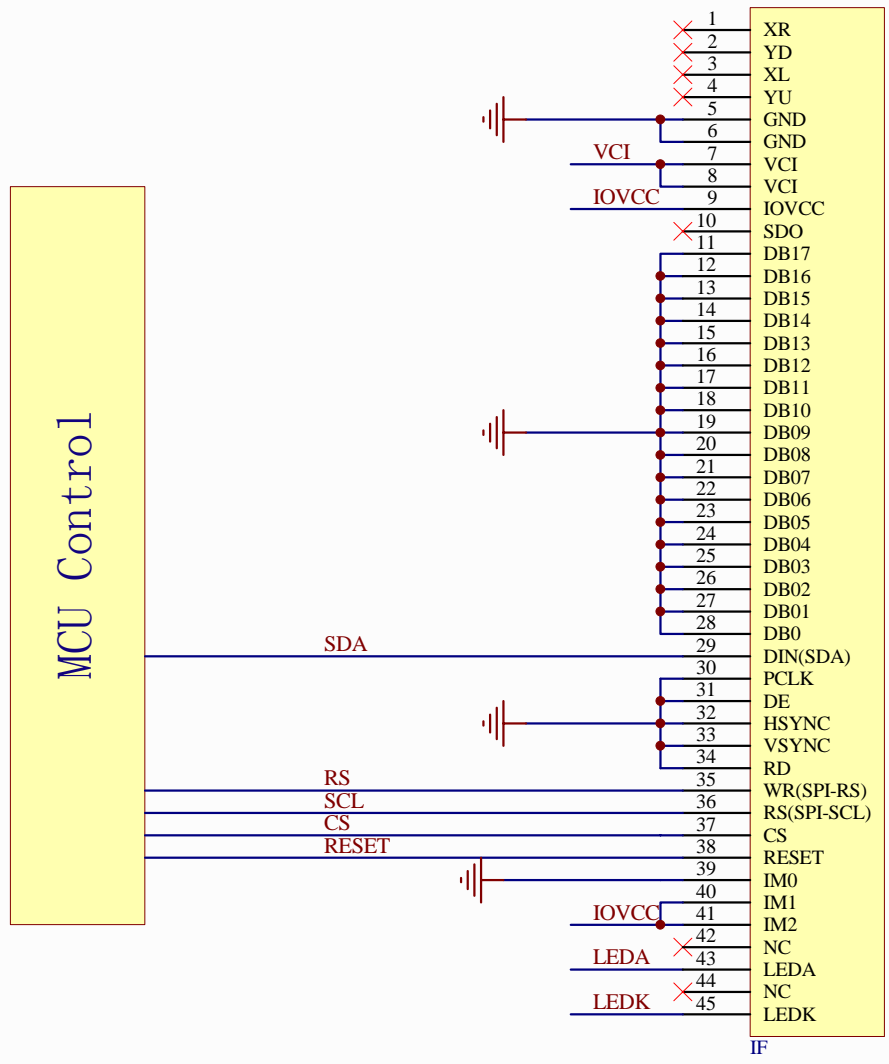

# E24RB-FW360-N 4-Line Serial Interface

**PROPRIETARY AND CONFIDENTIAL**  
 THE INFORMATION CONTAINED IN THIS DRAWING IS THE SOLE PROPERTY OF FOCUS DISPLAY SOLUTIONS, INC. ANY REPRODUCTION IN PART OR AS A WHOLE WITHOUT THE WRITTEN PERMISSIONS OF FOCUS DISPLAY SOLUTIONS, INC. IS PROHIBITED

Model Name: E24RB-FW360-N	
General Tol:	± 0.2
Approvals	Date
DWN:	
CHK:	
APP:	

 <b>FOCUS LCDs</b> LCDs MADE SIMPLE®		Drawing No.:		Scale:	
		Size:	 Unit: mm	Page: 1/1	