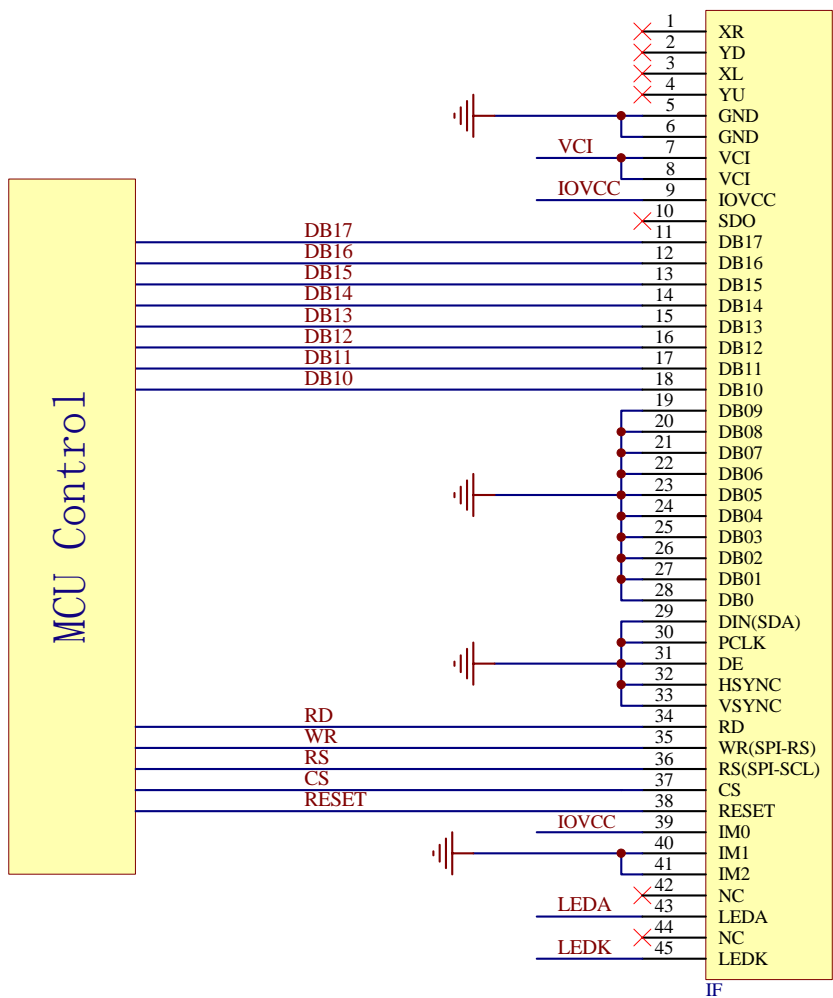

E24RB-FW360-N 8-Bit MCU Interface

PROPRIETARY AND CONFIDENTIAL
 THE INFORMATION CONTAINED IN THIS DRAWING IS THE SOLE PROPERTY OF FOCUS DISPLAY SOLUTIONS, INC. ANY REPRODUCTION IN PART OR AS A WHOLE WITHOUT THE WRITTEN PERMISSIONS OF FOCUS DISPLAY SOLUTIONS, INC. IS PROHIBITED

Model Name: E24RB-FW360-N	
General Tol:	± 0.2
Approvals	Date
DWN:	
CHK:	
APP:	

Drawing No.:		Scale:	
Size:		Unit: mm	Page: 1/1