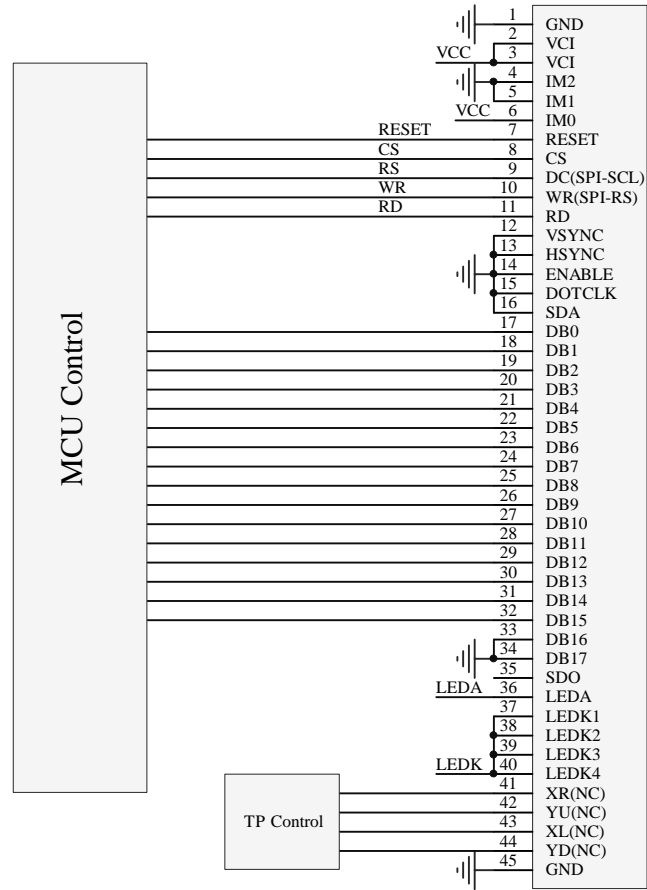

E24RE-I-CW400C

16 BIT MCU INTERFACE

PROPRIETARY AND CONFIDENTIAL

THE INFORMATION CONTAINED IN THIS DRAWING IS THE SOLE PROPERTY OF FOCUS DISPLAY SOLUTIONS, INC. ANY REPRODUCTION IN PART OR AS A WHOLE WITHOUT THE WRITTEN PERMISSIONS OF FOCUS DISPLAY SOLUTIONS, INC. IS PROHIBITED

Model Name: E24RE-I-CW400C		 FOCUS LCDs LCDs MADE SIMPLE®	
General Tol:	± 0.2		
Approvals	Date	Drawing No.:	Scale:
DWN:		Size:	Unit: mm
CHK:		APP:	Page: 1/1