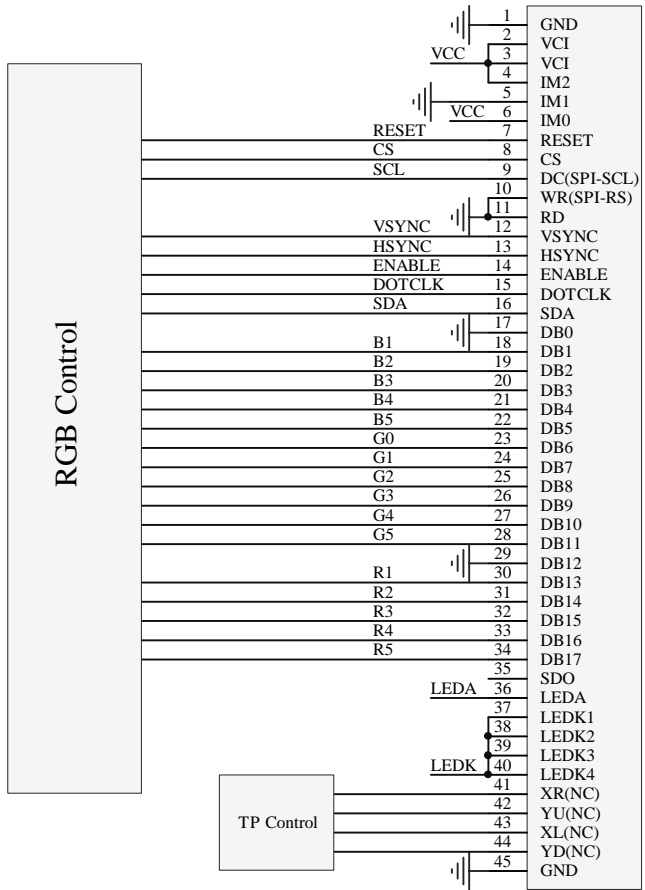

E24RE-I-CW400-C 3SPI+16BITRGB

PROPRIETARY AND CONFIDENTIAL
 THE INFORMATION CONTAINED IN THIS DRAWING IS THE SOLE PROPERTY OF FOCUS DISPLAY SOLUTIONS, INC. ANY REPRODUCTION IN PART OR AS A WHOLE WITHOUT THE WRITTEN PERMISSIONS OF FOCUS DISPLAY SOLUTIONS, INC. IS PROHIBITED

Model Name: E24RE-I-CW400-C	
General Tol:	± 0.2
Approvals	Date
DWN:	
CHK:	
APP:	

 FOCUS LCDs LCDs MADE SIMPLE®		Drawing No.:		Scale:	
		Size:		Unit: mm	Page: 1/1