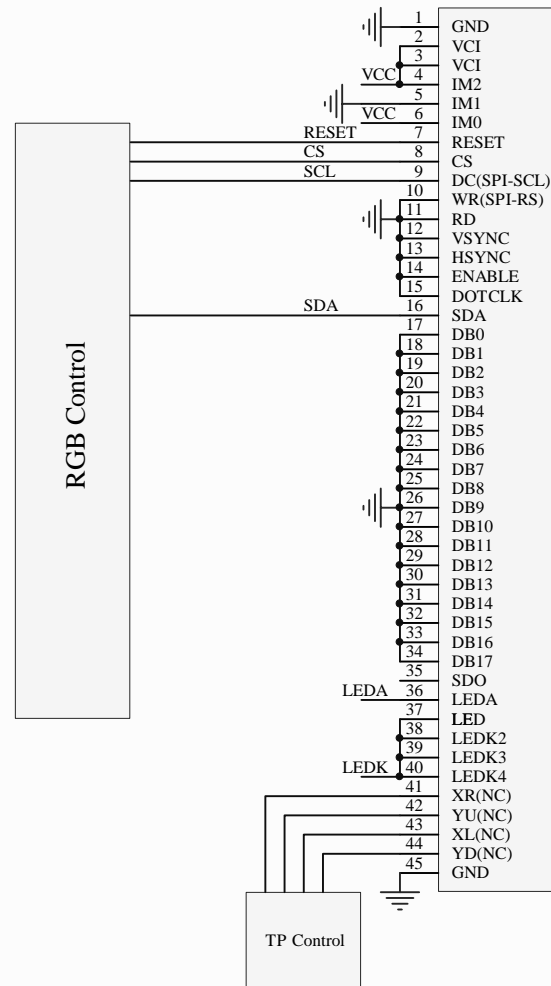

E24RE-I-CW400-C 3-line Serial Interface

PROPRIETARY AND CONFIDENTIAL THE INFORMATION CONTAINED IN THIS DRAWING IS THE SOLE PROPERTY OF FOCUS DISPLAY SOLUTIONS, INC. ANY REPRODUCTION IN PART OR AS A WHOLE WITHOUT THE WRITTEN PERMISSIONS OF FOCUS DISPLAY SOLUTIONS, INC. IS PROHIBITED	Model Name: E24RE-I-CW400-C		 FOCUS LCDs LCDs MADE SIMPLE®			
	General Tol: ± 0.2				Drawing No.:	
	Approvals		Date		Scale:	
	DWN:				Unit: mm	
	CHK:				Page: 1/1	
APP:				