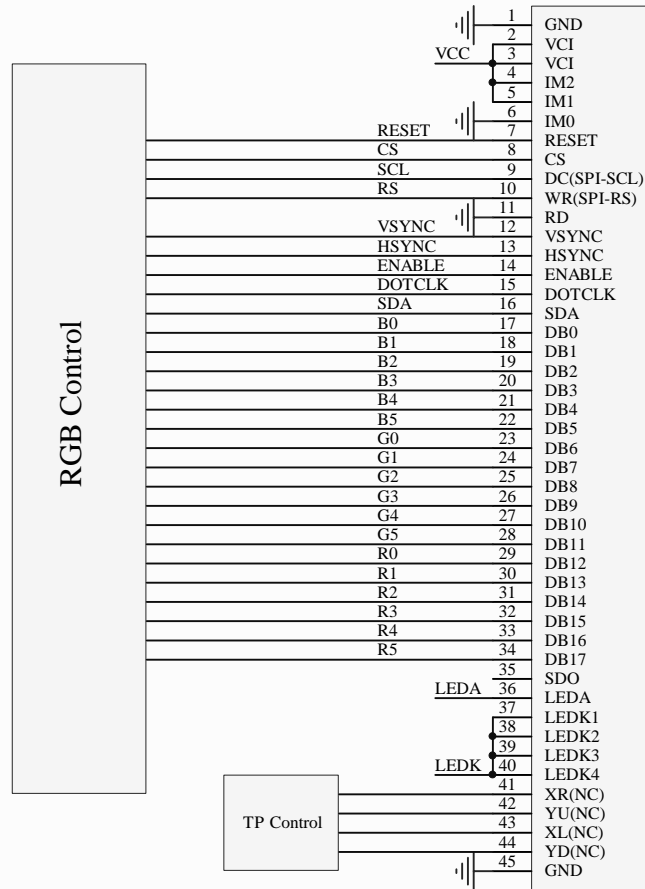

# E24RE-I-CW400-C 4SPI+18 BIT RGB

**PROPRIETARY AND CONFIDENTIAL**

THE INFORMATION CONTAINED IN THIS DRAWING IS THE SOLE PROPERTY OF FOCUS DISPLAY SOLUTIONS, INC. ANY REPRODUCTION IN PART OR AS A WHOLE WITHOUT THE WRITTEN PERMISSIONS OF FOCUS DISPLAY SOLUTIONS, INC. IS PROHIBITED

Model Name: E24RE-I-CW400-C	
General Tol:	± 0.2
Approvals	Date
DWN:	
CHK:	
APP:	

Drawing No.:		Scale:	
Size:		Unit: mm	Page: 1/1