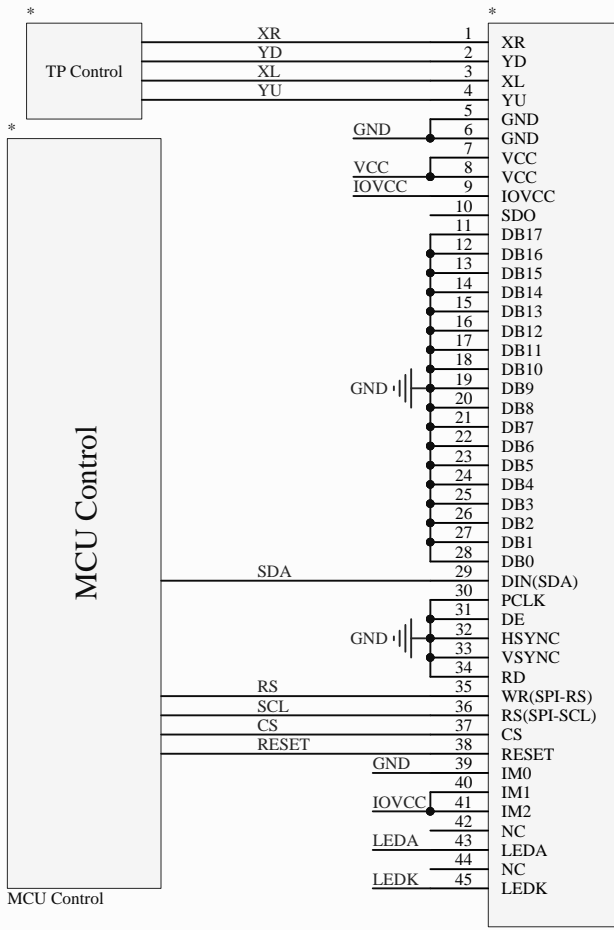

E28RA-FW580-C 4-Line Serial Interface

NOTE:

1.VCC=3.3V, IOVCC=1.8-3.3V,LEDA=19.2V,I=20mA

PROPRIETARY AND CONFIDENTIAL
 THE INFORMATION CONTAINED IN THIS DRAWING IS THE SOLE PROPERTY OF FOCUS DISPLAY SOLUTIONS, INC. ANY REPRODUCTION IN PART OR AS A WHOLE WITHOUT THE WRITTEN PERMISSIONS OF FOCUS DISPLAY SOLUTIONS, INC. IS PROHIBITED

Model Name: E28RA-FW580-C

General Tol: ± 0.2

Approvals: _____ Date: _____

DWN: _____

CHK: _____

APP: _____

Drawing No.: _____

Scale: _____

Size: _____

Unit: mm Page: 1/1