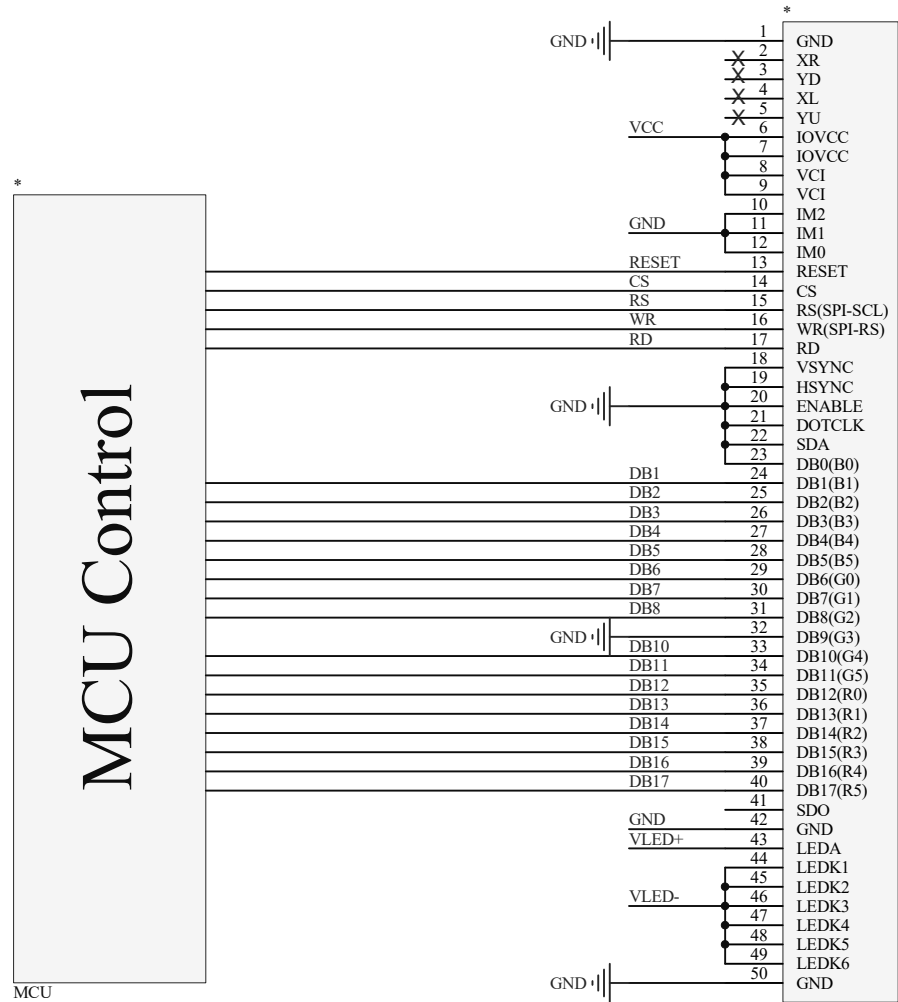

E28RA-I-CW480-N 16 BIT MCU Interface

PROPRIETARY AND CONFIDENTIAL

THE INFORMATION CONTAINED IN THIS DRAWING IS THE SOLE PROPERTY OF FOCUS DISPLAY SOLUTIONS, INC. ANY REPRODUCTION IN PART OR AS A WHOLE WITHOUT THE WRITTEN PERMISSIONS OF FOCUS DISPLAY SOLUTIONS, INC. IS PROHIBITED

Model Name: E28RA-I-CW480-N

General Tol: ± 0.2

Approvals: _____ Date: _____

DWN: _____

CHK: _____

APP: _____

Drawing No.: _____ Scale: _____

Size: _____ Unit: mm Page: 1/1