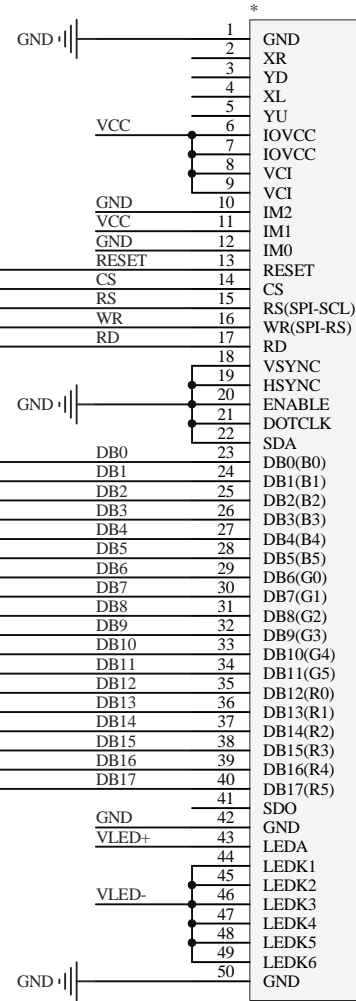

# 18BIT MCU

**PROPRIETARY AND CONFIDENTIAL**

THE INFORMATION CONTAINED IN THIS DRAWING IS THE SOLE PROPERTY OF FOCUS DISPLAY SOLUTIONS, INC. ANY REPRODUCTION IN PART OR AS A WHOLE WITHOUT THE WRITTEN PERMISSIONS OF FOCUS DISPLAY SOLUTIONS, INC. IS PROHIBITED

Model Name:		 <b>FOCUS LCDs</b> LCDs MADE SIMPLE®	
General Tol: ± 0.2			
Approvals	Date	Drawing No.:	Scale:
DWN:		Size:	Unit: mm
CHK:			Page: 1/1
APP:			