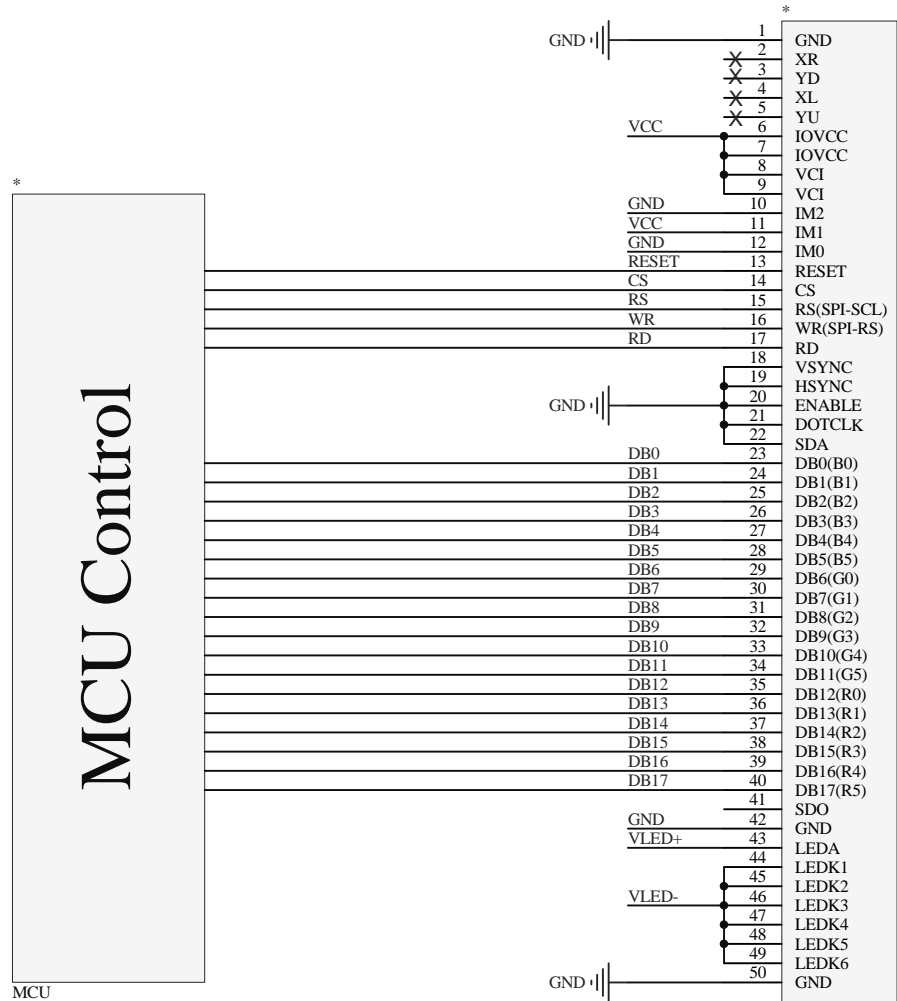

E28RA-I-CW480-N 18BIT MCU

PROPRIETARY AND CONFIDENTIAL THE INFORMATION CONTAINED IN THIS DRAWING IS THE SOLE PROPERTY OF FOCUS DISPLAY SOLUTIONS, INC. ANY REPRODUCTION IN PART OR AS A WHOLE WITHOUT THE WRITTEN PERMISSIONS OF FOCUS DISPLAY SOLUTIONS, INC. IS PROHIBITED	Model Name: E28RA-I-CW480-N		 FOCUS LCDs LCDs MADE SIMPLE®			
	General Tol: ± 0.2					
	Approvals	Date	Drawing No.:		Scale:	
	DWN:		Size:		Unit: mm	Page: 1/1
	CHK:					
APP:						