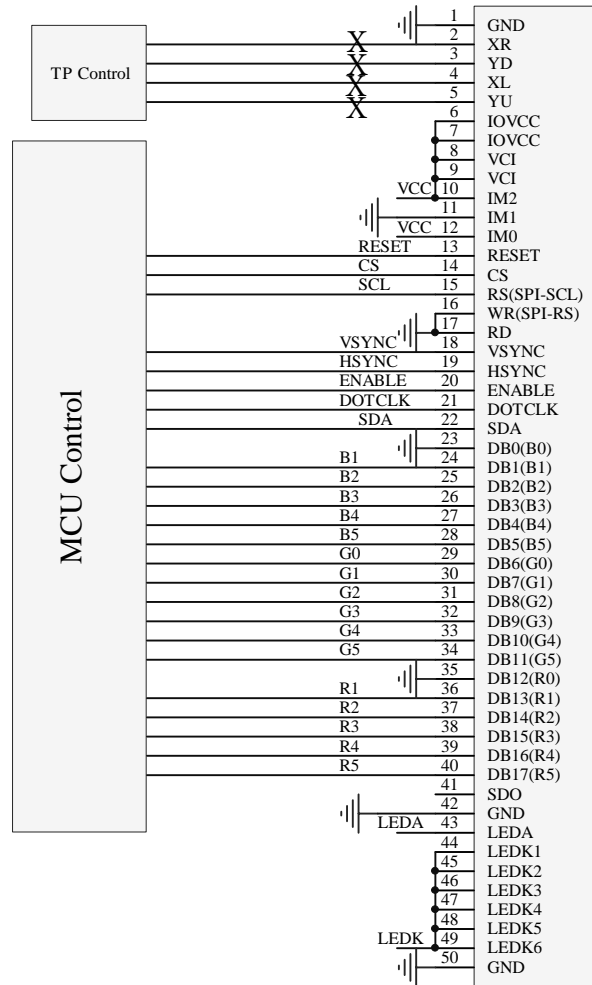

# E28RA-I-CW480-N 3SPI+16BIT RGB

<b>PROPRIETARY AND CONFIDENTIAL</b> THE INFORMATION CONTAINED IN THIS DRAWING IS THE SOLE PROPERTY OF FOCUS DISPLAY SOLUTIONS, INC. ANY REPRODUCTION IN PART OR AS A WHOLE WITHOUT THE WRITTEN PERMISSIONS OF FOCUS DISPLAY SOLUTIONS, INC. IS PROHIBITED.	Model Name: E28RA-I-CW480-N		 <b>FOCUS LCDs</b> LCDs MADE SIMPLE®			
	General Tol: ± 0.2					
	Approvals	Date	Drawing No.:		Scale:	
	DWN:		Size:		Unit: mm	Page: 1/1
	CHK:		APP:			