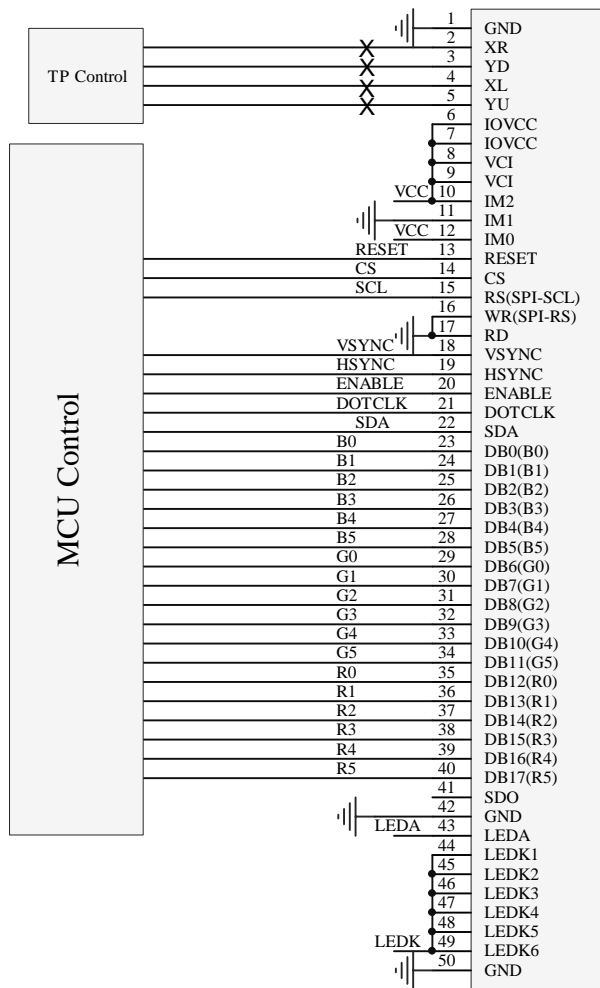

E28RA-I-CW480-N 3SPI+18BIT RGB

PROPRIETARY AND CONFIDENTIAL

THE INFORMATION CONTAINED IN THIS DRAWING IS THE SOLE PROPERTY OF FOCUS DISPLAY SOLUTIONS, INC. ANY REPRODUCTION IN PART OR AS A WHOLE WITHOUT THE WRITTEN PERMISSIONS OF FOCUS DISPLAY SOLUTIONS, INC. IS PROHIBITED

Model Name: E28RA-I-CW480-N	
General Tol:	± 0.2
Approvals	Date
DWN:	
CHK:	
APP:	

Drawing No.:		Scale:	
Size:		Unit: mm	Page: 1/1