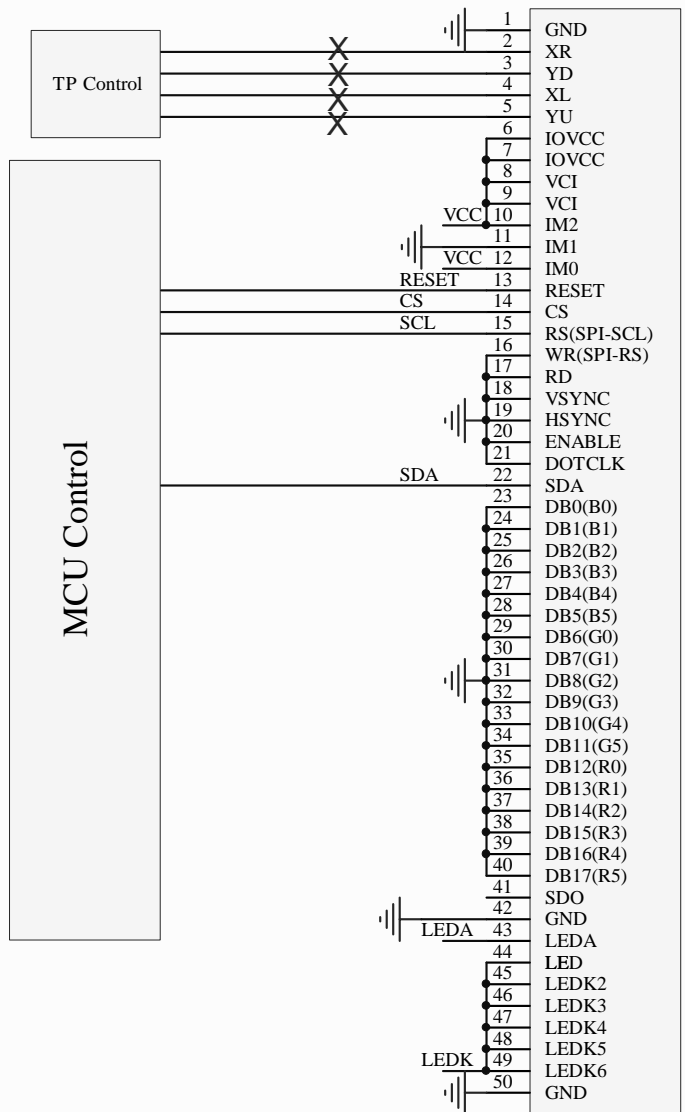

### E28RA-I-CW480-N 3-line Serial Interface

**PROPRIETARY AND CONFIDENTIAL**

THE INFORMATION CONTAINED IN THIS DRAWING IS THE SOLE PROPERTY OF FOCUS DISPLAY SOLUTIONS, INC. ANY REPRODUCTION IN PART OR AS A WHOLE WITHOUT THE WRITTEN PERMISSIONS OF FOCUS DISPLAY SOLUTIONS, INC. IS PROHIBITED

Model Name: E28RA-I-CW480-N

General Tol: ± 0.2	
Approvals	Date
DWN:	
CHK:	
APP:	

Drawing No.:		Scale:	
Size:		Unit: mm	Page: 1/1