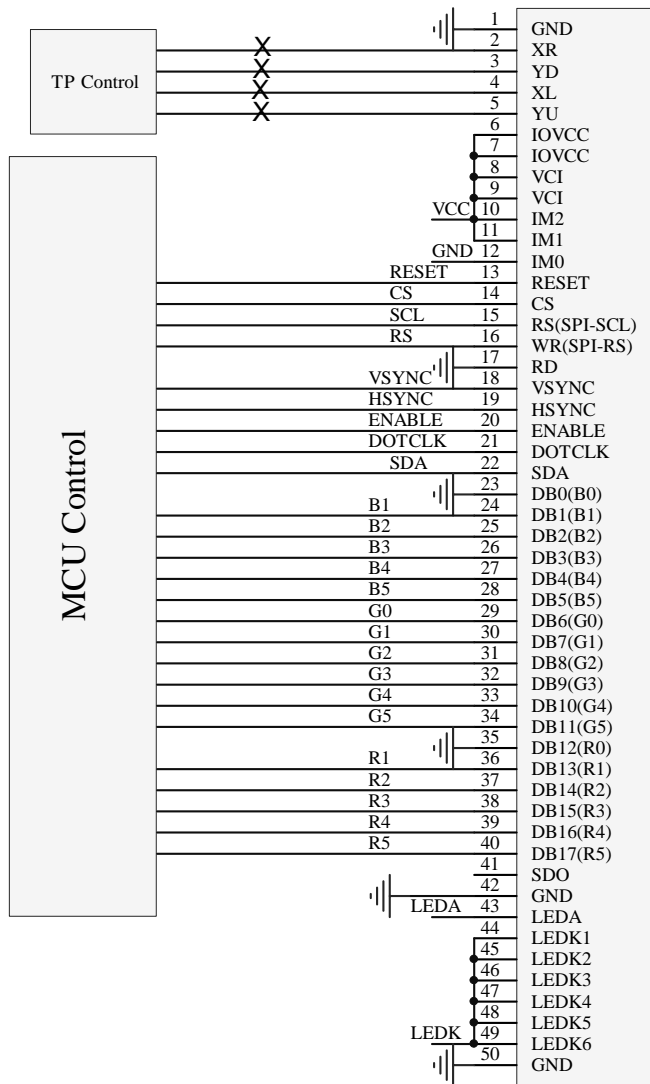

E28RA-I-CW480-N 4SPI+16 BIT RGB

PROPRIETARY AND CONFIDENTIAL <small>THE INFORMATION CONTAINED IN THIS DRAWING IS THE SOLE PROPERTY OF FOCUS DISPLAY SOLUTIONS, INC. ANY REPRODUCTION IN PART OR AS A WHOLE WITHOUT THE WRITTEN PERMISSIONS OF FOCUS DISPLAY SOLUTIONS, INC. IS PROHIBITED</small>		Model Name: E28RA-I-CW480-N		FOCUS LCDs <small>LCDs MADE SIMPLE®</small>	
		General Tol: ± 0.2			
Approvals		Date		Scale:	
DWN:				Size:	
CHK:				Unit: mm Page: 1/1	
APP:					