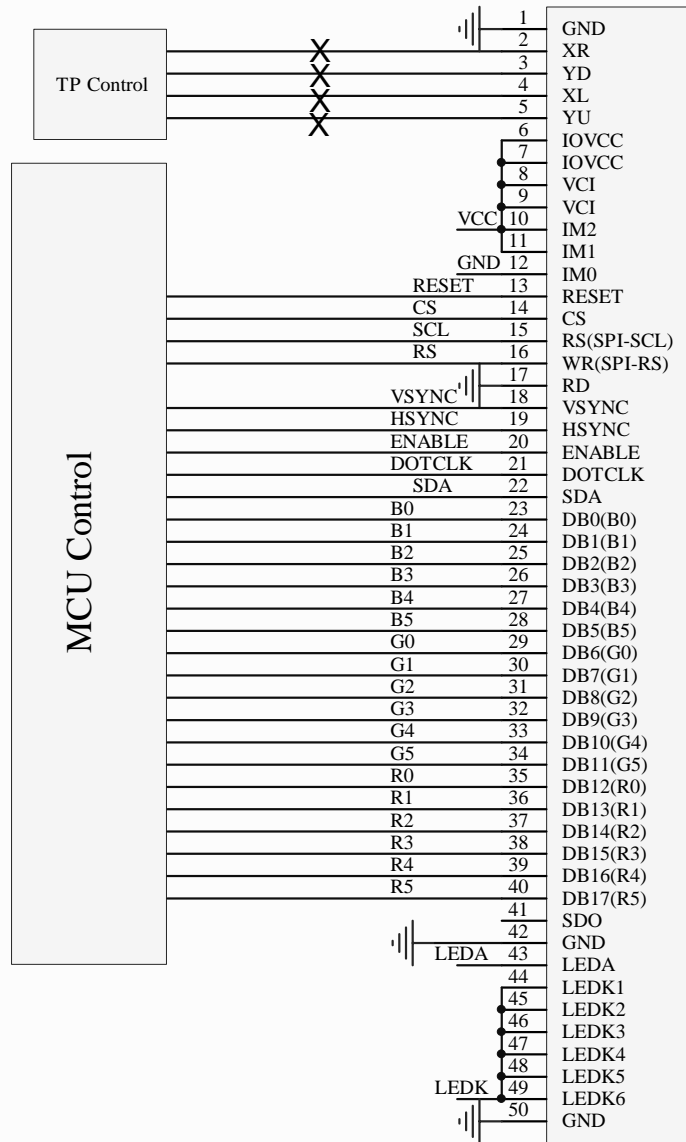

E28RA-I-CW480-N 4SPI+18 BIT RGB

PROPRIETARY AND CONFIDENTIAL

THE INFORMATION CONTAINED IN THIS DRAWING IS THE SOLE PROPERTY OF FOCUS DISPLAY SOLUTIONS, INC. ANY REPRODUCTION IN PART OR AS A WHOLE WITHOUT THE WRITTEN PERMISSIONS OF FOCUS DISPLAY SOLUTIONS, INC. IS PROHIBITED

Model Name: E28RA-I-CW480-N	
General Tol:	± 0.2
Approvals	Date
DWN:	
CHK:	
APP:	

FOCUS LCDs
LCDs MADE SIMPLE®

Drawing No.:	Scale:
Size:	Unit: mm
	Page: 1/1