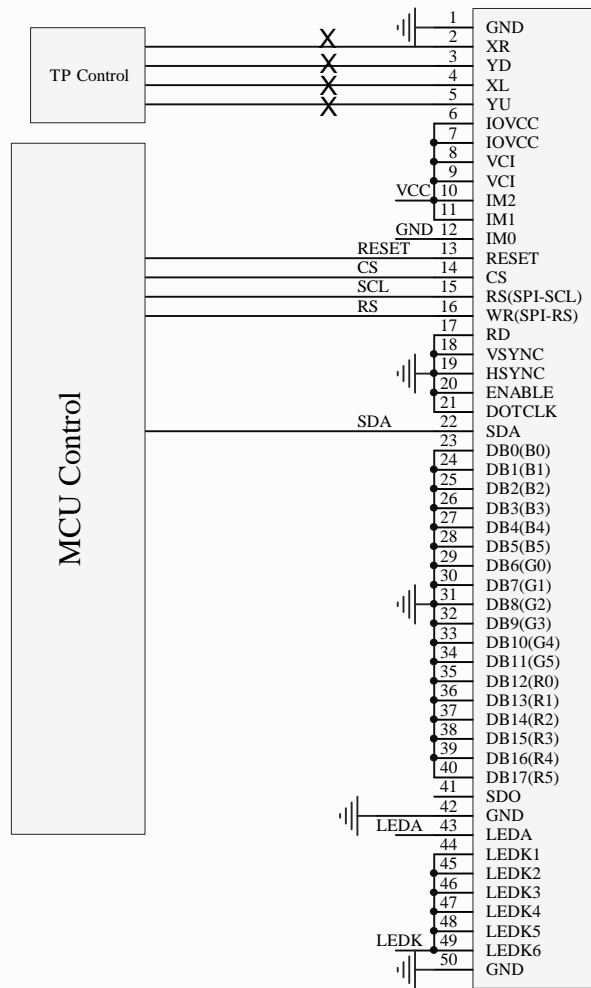

E28RA-I-CW480-N 4-Line Serial Interface

PROPRIETARY AND CONFIDENTIAL

THE INFORMATION CONTAINED IN THIS DRAWING IS THE SOLE PROPERTY OF FOCUS DISPLAY SOLUTIONS, INC. ANY REPRODUCTION IN PART OR AS A WHOLE WITHOUT THE WRITTEN PERMISSIONS OF FOCUS DISPLAY SOLUTIONS, INC. IS PROHIBITED

Model Name: E28RA-I-CW480-N	
General Tol:	± 0.2
Approvals	Date
DWN:	
CHK:	
APP:	

Drawing No.:	Scale:
Size:	Unit: mm
	Page: 1/1