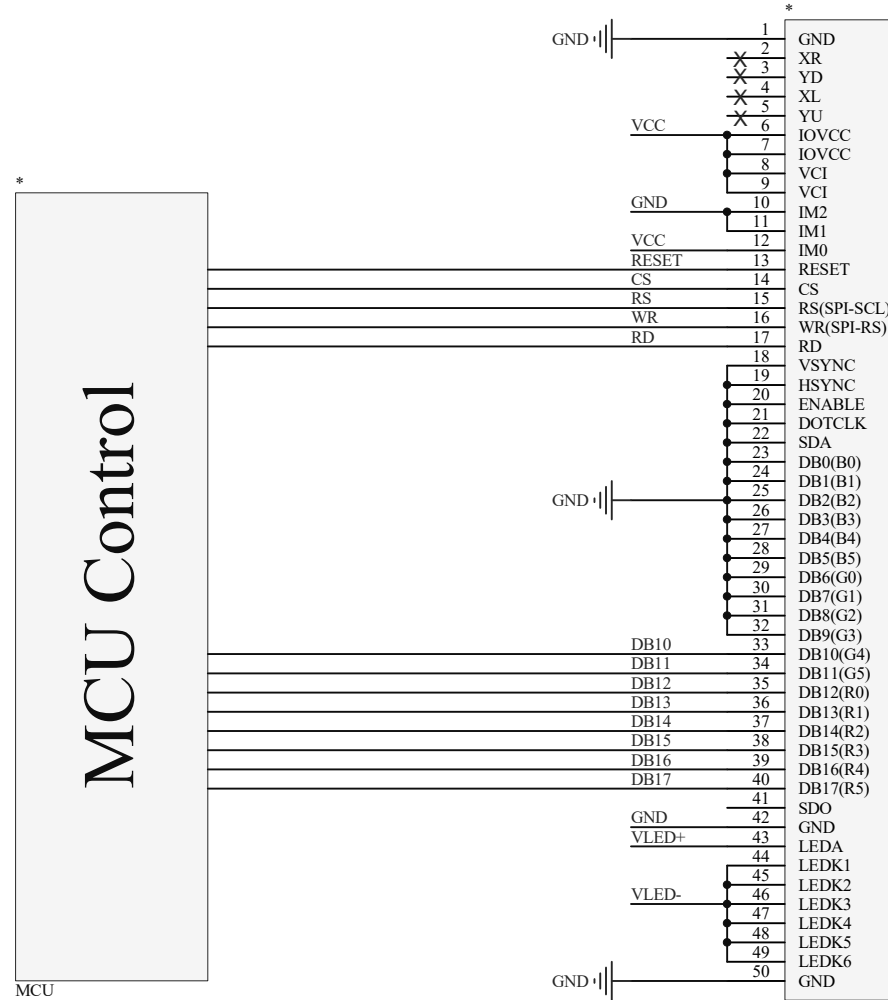

E28RA-I-CW480-N 8-Bit MCU Interface

PROPRIETARY AND CONFIDENTIAL
 THE INFORMATION CONTAINED IN THIS DRAWING IS THE SOLE PROPERTY OF FOCUS DISPLAY SOLUTIONS, INC. ANY REPRODUCTION IN PART OR AS A WHOLE WITHOUT THE WRITTEN PERMISSIONS OF FOCUS DISPLAY SOLUTIONS, INC. IS PROHIBITED

Model Name: E28RA-I-CW480-N	
General Tol:	± 0.2
Approvals	Date
DWN:	
CHK:	
APP:	

FOCUS LCDs
LCDs MADE SIMPLE®

Drawing No.:		Scale:	
Size:		Unit: mm	Page: 1/1