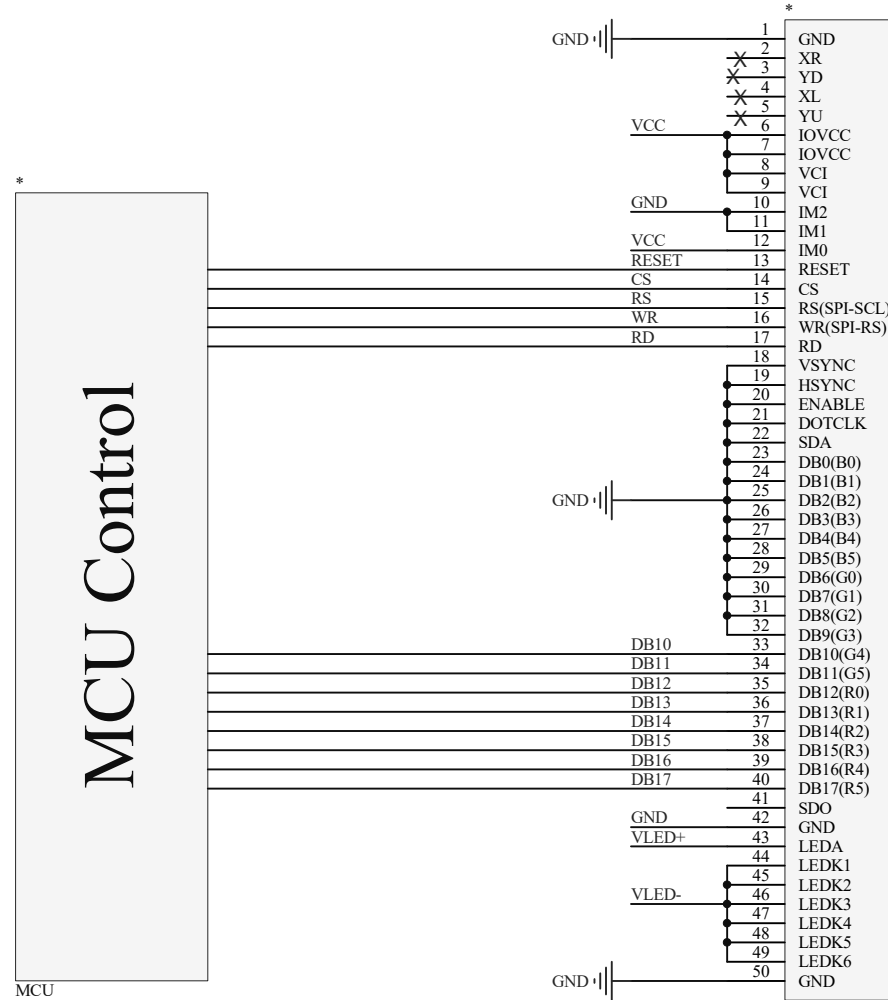

E28RA-I-CW480-N 8-Bit MCU Interface

PROPRIETARY AND CONFIDENTIAL
 THE INFORMATION CONTAINED IN THIS DRAWING IS THE SOLE PROPERTY OF FOCUS DISPLAY SOLUTIONS, INC. ANY REPRODUCTION IN PART OR AS A WHOLE WITHOUT THE WRITTEN PERMISSIONS OF FOCUS DISPLAY SOLUTIONS, INC. IS PROHIBITED

Model Name: E28RA-I-CW480-N	
General Tol:	± 0.2
Approvals	Date
DWN:	
CHK:	
APP:	

 FOCUS LCDs LCDs MADE SIMPLE®		Drawing No.:		Scale:	
		Size:	Unit: mm	Page: 1/1	