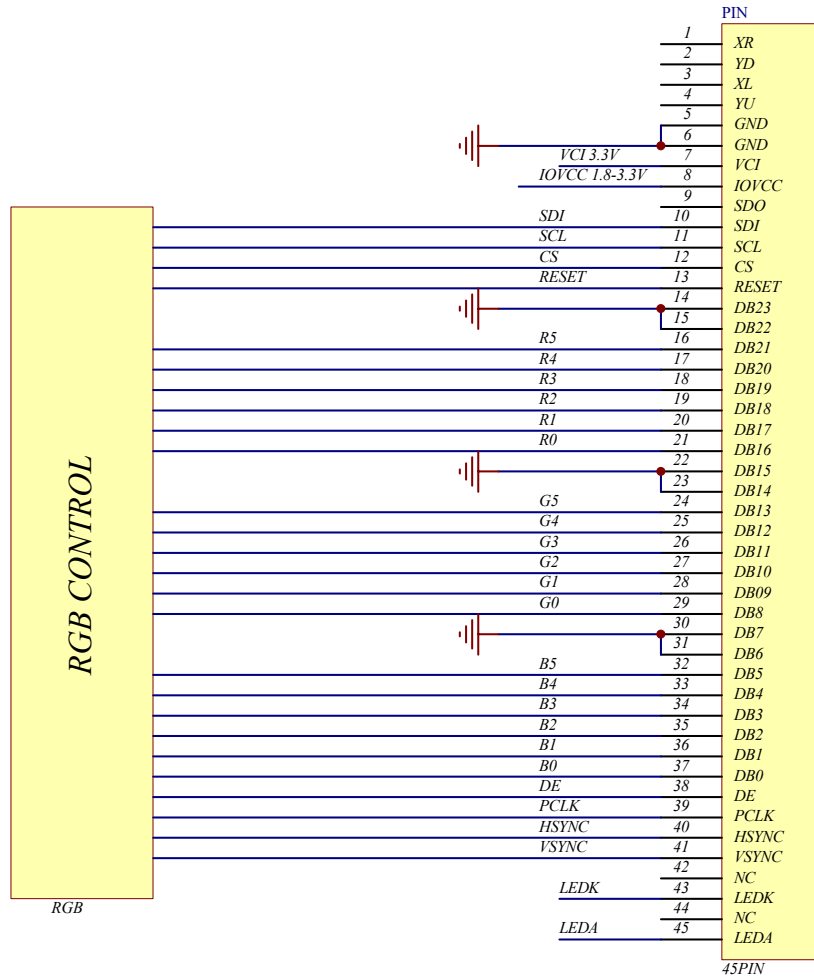

E30RA-FW350-C 3SPI+18BIT RGB

PROPRIETARY AND CONFIDENTIAL
 THE INFORMATION CONTAINED IN THIS DRAWING IS THE SOLE PROPERTY OF FOCUS DISPLAY SOLUTIONS, INC. ANY REPRODUCTION IN PART OR AS A WHOLE WITHOUT THE WRITTEN PERMISSIONS OF FOCUS DISPLAY SOLUTIONS, INC. IS PROHIBITED

Model Name: E30RA-FW350-C	
General Tol:	± 0.2
Approvals	Date
DWN:	
CHK:	
APP:	

Drawing No.:	Scale:
Size:	Unit: mm
	Page: 1/1