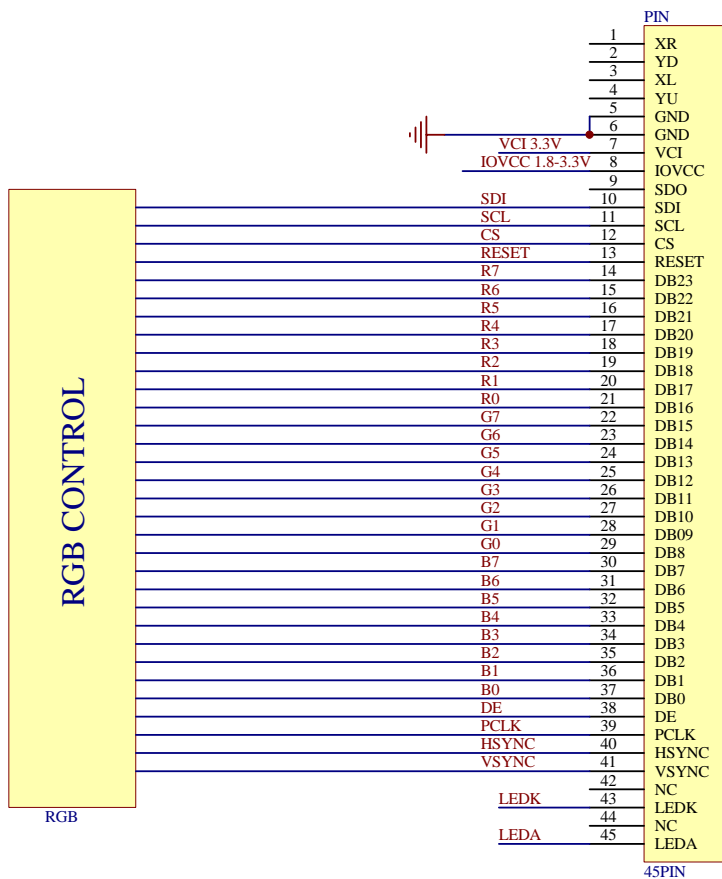

E30RA-FW400-N

3SPI+24BIT RGB

PROPRIETARY AND CONFIDENTIAL

THE INFORMATION CONTAINED IN THIS DRAWING IS THE SOLE PROPERTY OF FOCUS DISPLAY SOLUTIONS, INC. ANY REPRODUCTION IN PART OR AS A WHOLE WITHOUT THE WRITTEN PERMISSIONS OF FOCUS DISPLAY SOLUTIONS, INC. IS PROHIBITED

Model Name: E30RA-FW400-N

General Tol:	± 0.2
Approvals	Date
DWN:	
CHK:	
APP:	

Drawing No.:	Scale:
Size:	Unit: mm
	Page: 1/1