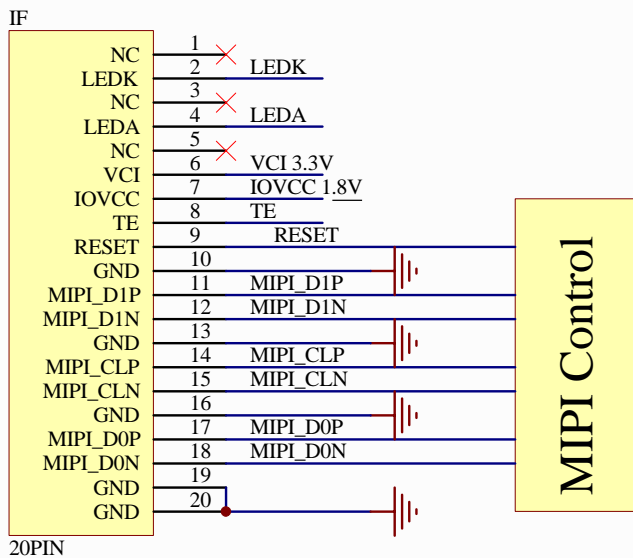

E30RB-I-MW320-C 2 Lane MIPI Interface

PROPRIETARY AND CONFIDENTIAL

THE INFORMATION CONTAINED IN THIS DRAWING IS THE SOLE PROPERTY OF FOCUS DISPLAY SOLUTIONS, INC. ANY REPRODUCTION IN PART OR AS A WHOLE WITHOUT THE WRITTEN PERMISSIONS OF FOCUS DISPLAY SOLUTIONS, INC. IS PROHIBITED

Model Name: E30RB-I-MW320-C	
General Tol:	± 0.2
Approvals	Date
DWN:	
CHK:	
APP:	

FOCUS LCDs
LCDs MADE SIMPLE®

Drawing No.:		Scale:	
Size:		Unit: mm	Page: 1/1