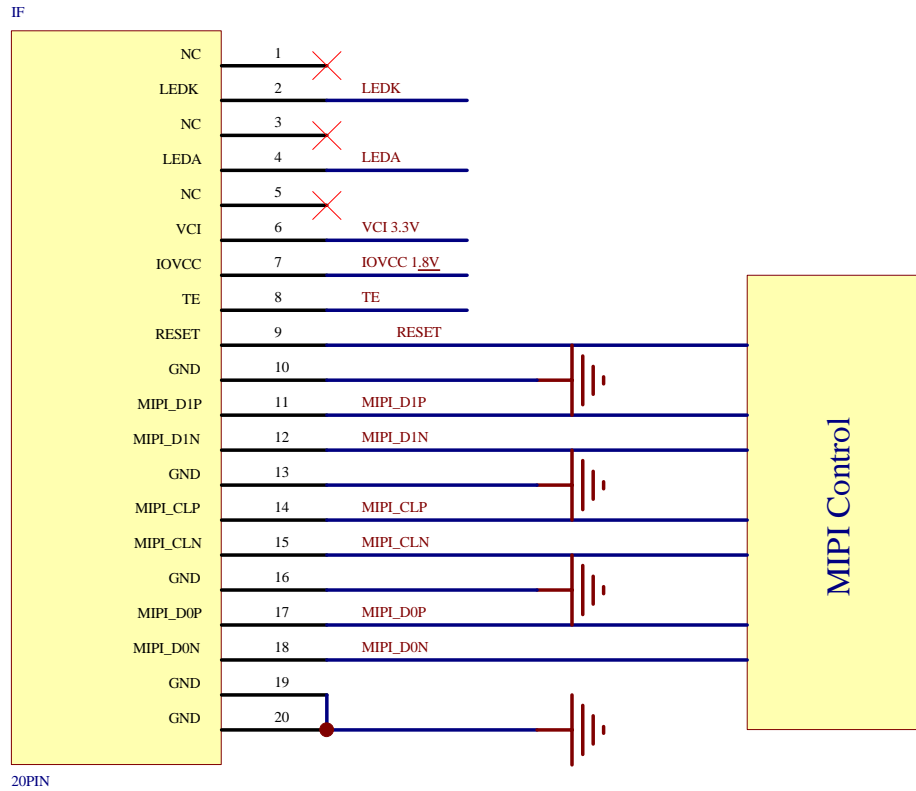

# E30RC-I-MW350-CB 2 LANE MIPI

<b>DISCLAIMER</b>	<b>PROPRIETARY AND CONFIDENTIAL</b>
DO NOT SCALE OFF THIS DRAWING. All dimensions are given in good faith and believed to be correct. These drawings are for general presentation purposes only. No responsibility can be taken with any errors found by measuring off this drawing. The Focus LCDs PDF drawing should be referenced as the master file.	THE INFORMATION CONTAINED IN THIS DRAWING IS THE SOLE PROPERTY OF FOCUS DISPLAY SOLUTIONS, INC. ANY REPRODUCTION IN PART OR AS A WHOLE WITHOUT THE WRITTEN PERMISSIONS OF FOCUS DISPLAY SOLUTIONS, INC. IS PROHIBITED

Model Name: E30RC-I-MW350-CB	
General Tol:	±0.3
Approvals	Date
DWN:	
CHK:	
APP:	

Drawing No.:	Scale:
Size:	Unit: mm
Page: 1/1	