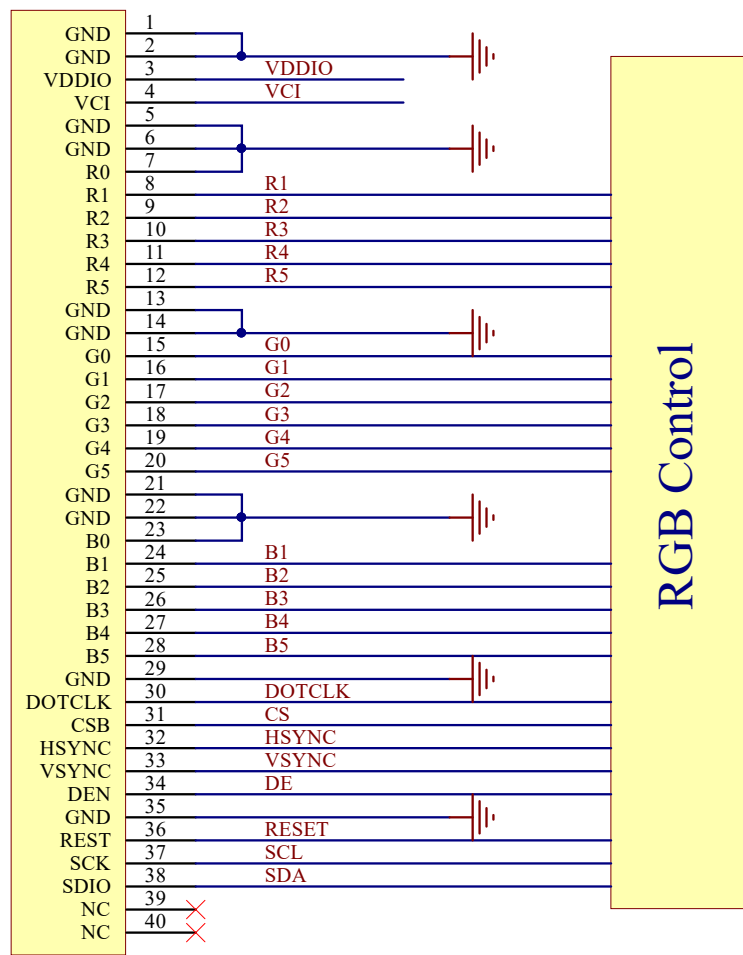

E35RB-FS450-N

3SPI+16BIT RGB

RGB Control

PROPRIETARY AND CONFIDENTIAL

THE INFORMATION CONTAINED IN THIS DRAWING IS THE SOLE PROPERTY OF FOCUS DISPLAY SOLUTIONS, INC. ANY REPRODUCTION IN PART OR AS A WHOLE WITHOUT THE WRITTEN PERMISSIONS OF FOCUS DISPLAY SOLUTIONS, INC. IS PROHIBITED

Model Name: E35RB-FS450-N	
General Tol:	± 0.2
Approvals	Date
DWN:	
CHK:	
APP:	

Drawing No.:		Scale:	
Size:		Unit: mm	Page: 1/1