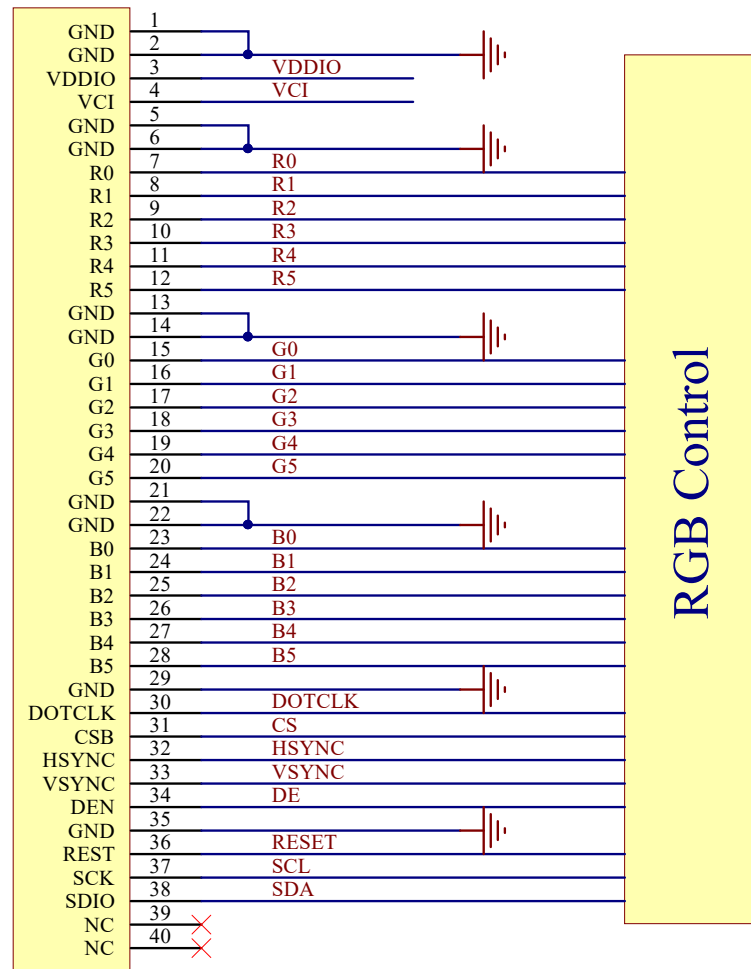

E35RB-FS450-N
3SPI+18BIT RGB

PROPRIETARY AND CONFIDENTIAL
THE INFORMATION CONTAINED IN THIS DRAWING IS THE SOLE PROPERTY OF FOCUS DISPLAY SOLUTIONS, INC. ANY REPRODUCTION IN PART OR AS A WHOLE WITHOUT THE WRITTEN PERMISSIONS OF FOCUS DISPLAY SOLUTIONS, INC. IS PROHIBITED

Model Name: E35RB-FS450-N	
General Tol:	± 0.2
Approvals	Date
DWN:	
CHK:	
APP:	

 FOCUS LCDs LCDs MADE SIMPLE®		Drawing No.:		Scale:	
		Size:		Unit: mm	Page: 1/1