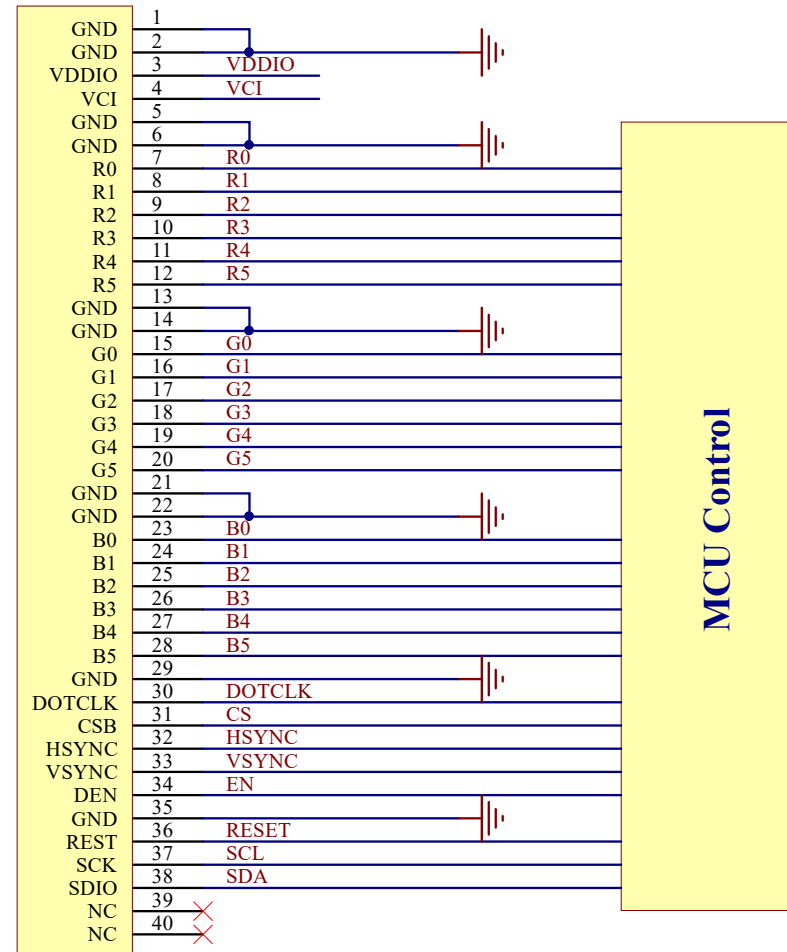

E35RB-FS450-N

8-Bit MCU Interface

PROPRIETARY AND CONFIDENTIAL

THE INFORMATION CONTAINED IN THIS DRAWING IS THE SOLE PROPERTY OF FOCUS DISPLAY SOLUTIONS, INC. ANY REPRODUCTION IN PART OR AS A WHOLE WITHOUT THE WRITTEN PERMISSIONS OF FOCUS DISPLAY SOLUTIONS, INC. IS PROHIBITED

Model Name: E35RB-FS450-N	
General Tol:	± 0.2
Approvals	Date
DWN:	
CHK:	
APP:	

Drawing No.:		Scale:	
Size:		Unit: mm	Page: 1/1