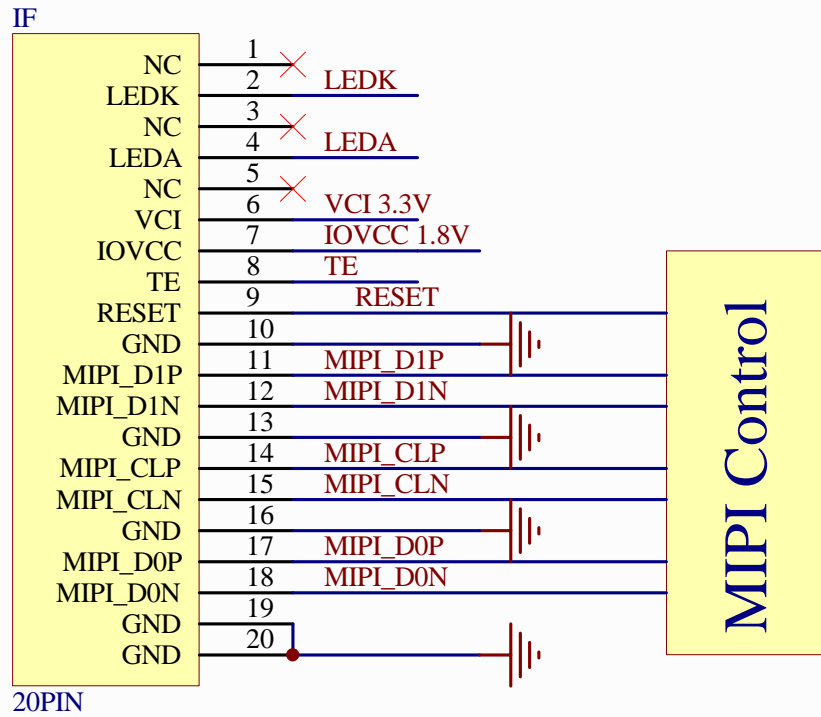

E35RC-B-MW360-C 2 Lane MIPI Interface

PROPRIETARY AND CONFIDENTIAL
 THE INFORMATION CONTAINED IN THIS DRAWING IS THE SOLE PROPERTY OF FOCUS DISPLAY SOLUTIONS, INC. ANY REPRODUCTION IN PART OR AS A WHOLE WITHOUT THE WRITTEN PERMISSIONS OF FOCUS DISPLAY SOLUTIONS, INC. IS PROHIBITED

Model Name: E35RC-B-MW360-C	
General Tol:	± 0.2
Approvals	Date
DWN:	
CHK:	
APP:	

Drawing No.:		Scale:	
Size:		Unit: mm	Page: 1/1