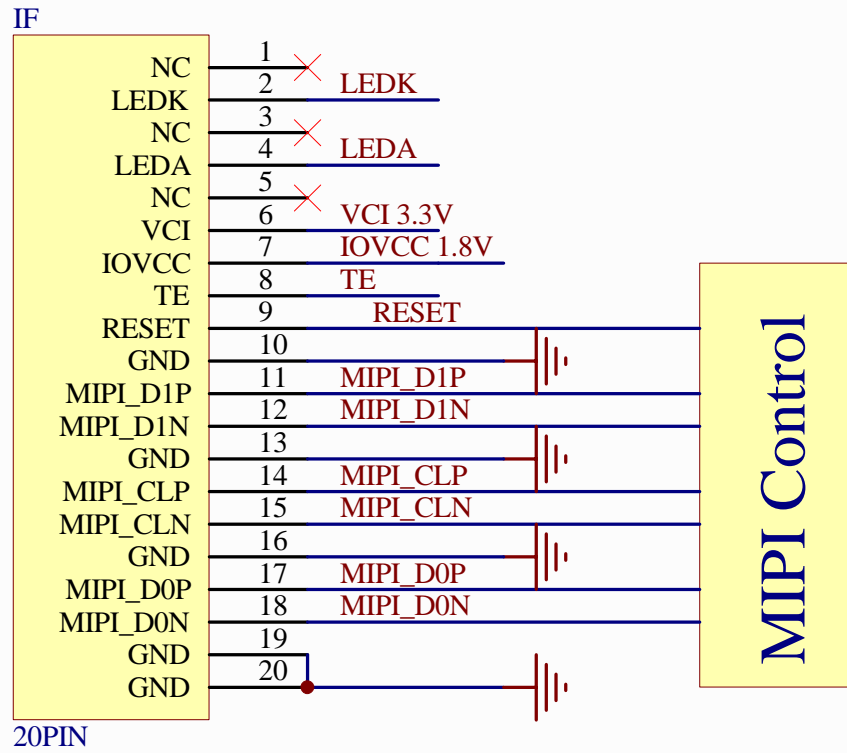

E35RC-B-MW420-N 2 Lane MIPI Interface

PROPRIETARY AND CONFIDENTIAL THE INFORMATION CONTAINED IN THIS DRAWING IS THE SOLE PROPERTY OF FOCUS DISPLAY SOLUTIONS, INC. ANY REPRODUCTION IN PART OR AS A WHOLE WITHOUT THE WRITTEN PERMISSIONS OF FOCUS DISPLAY SOLUTIONS, INC. IS PROHIBITED	Model Name: E35RC-B-MW420-N		 FOCUS LCDs LCDs MADE SIMPLE®			
	General Tol: ± 0.2					
	Approvals	Date	Drawing No.:		Scale:	
	DWN:		Size:		Unit: mm	Page: 1/1
	CHK:					
APP:						