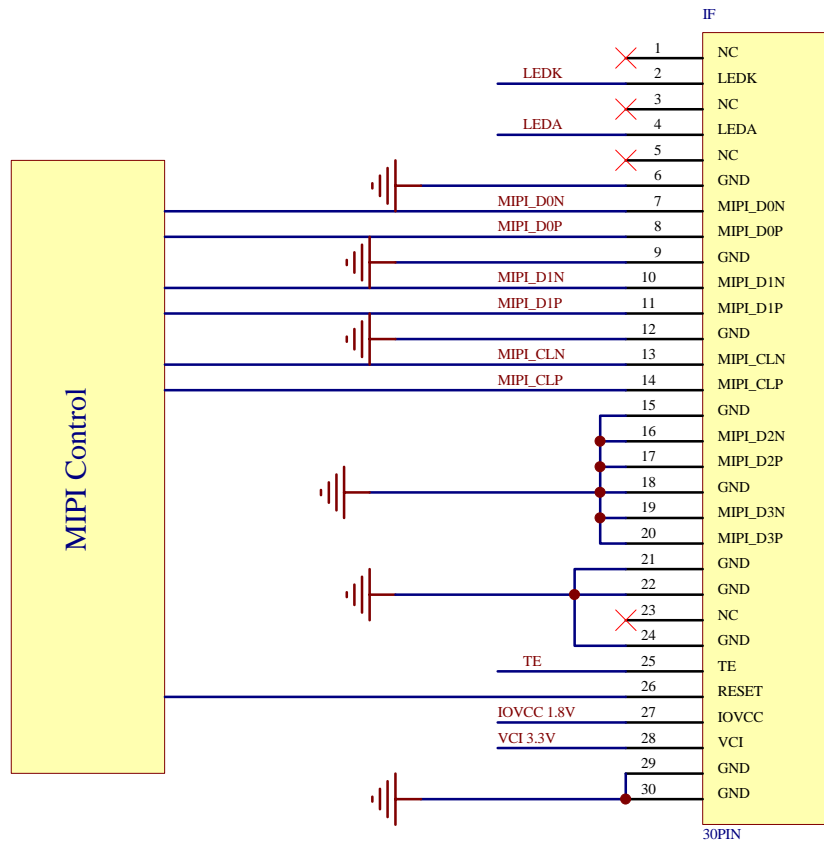

E35RJ-I-MS450-CB 2 LANE MIPI

DISCLAIMER	PROPRIETARY AND CONFIDENTIAL
DO NOT SCALE OFF THIS DRAWING. All dimensions are given in good faith and believed to be correct. These drawings are for general presentation purposes only. No responsibility can be taken with any errors found by measuring off this drawing. The Focus LCDs PDF drawing should be referenced as the master file.	THE INFORMATION CONTAINED IN THIS DRAWING IS THE SOLE PROPERTY OF FOCUS DISPLAY SOLUTIONS, INC. ANY REPRODUCTION IN PART OR AS A WHOLE WITHOUT THE WRITTEN PERMISSIONS OF FOCUS DISPLAY SOLUTIONS, INC. IS PROHIBITED

Model Name: E35RJ-I-MS450-CB	
General Tol:	±0.3
Approvals	Date
DWN:	
CHK:	
APP:	

Drawing No.:	Scale:
Size:	Unit: mm
	Page: 1/1