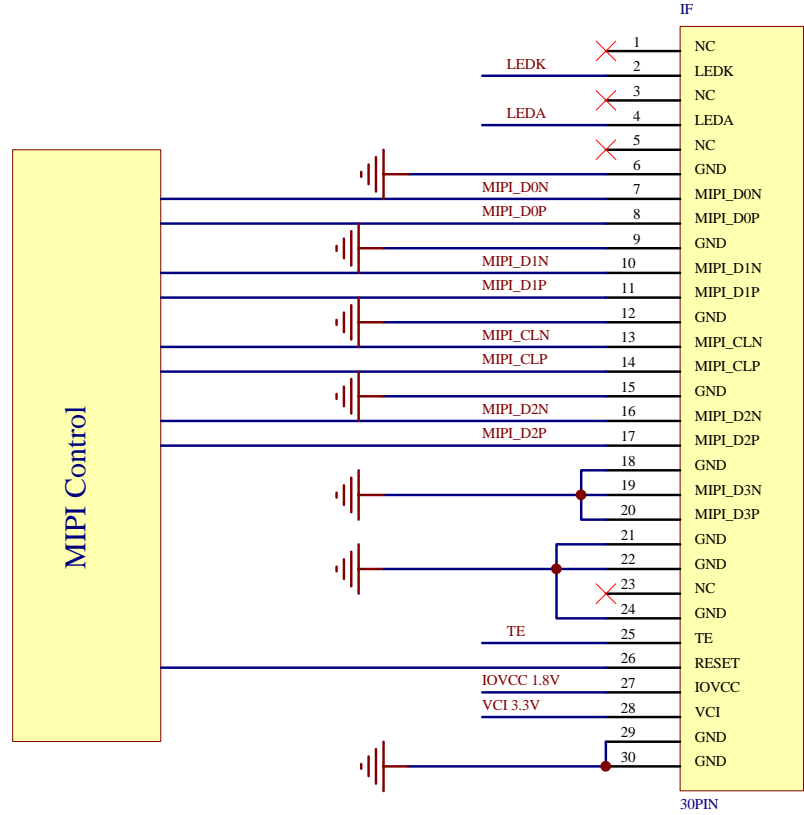

E35RJ-I-MS450-CB 3 LANE MIPI

DISCLAIMER DO NOT SCALE OFF THIS DRAWING. All dimensions are given in good faith and believed to be correct. These drawings are for general presentation purposes only. No responsibility can be taken with any errors found by measuring off this drawing. The Focus LCDs PDF drawing should be referenced as the master file.	PROPRIETARY AND CONFIDENTIAL THE INFORMATION CONTAINED IN THIS DRAWING IS THE SOLE PROPERTY OF FOCUS DISPLAY SOLUTIONS, INC. ANY REPRODUCTION IN PART OR AS A WHOLE WITHOUT THE WRITTEN PERMISSIONS OF FOCUS DISPLAY SOLUTIONS, INC. IS PROHIBITED
---	--

Model Name: E35RJ-I-MS450-CB	
General Tol:	±0.3
Approvals	Date
DWN:	
CHK:	
APP:	

FOCUS LCDs
LCDs MADE SIMPLE®

Drawing No.:	Scale:
Size:	Unit: mm
Page: 1/1	