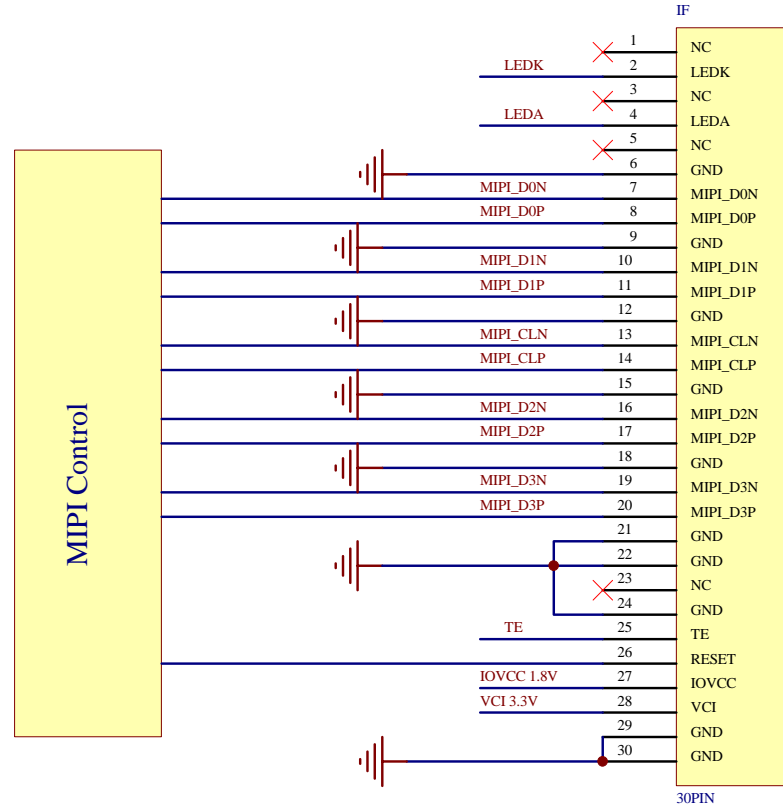

E35RJ-I-MS450-CB 4 LANE MIPI

DISCLAIMER	PROPRIETARY AND CONFIDENTIAL
DO NOT SCALE OFF THIS DRAWING. All dimensions are given in good faith and believed to be correct. These drawings are for general presentation purposes only. No responsibility can be taken with any errors found by measuring off this drawing. The Focus LCDs PDF drawing should be referenced as the master file.	THE INFORMATION CONTAINED IN THIS DRAWING IS THE SOLE PROPERTY OF FOCUS DISPLAY SOLUTIONS, INC. ANY REPRODUCTION IN PART OR AS A WHOLE WITHOUT THE WRITTEN PERMISSIONS OF FOCUS DISPLAY SOLUTIONS, INC. IS PROHIBITED

Model Name: E35RJ-I-MS450-CB	
General Tol:	±0.3
Approvals	Date
DWN:	
CHK:	
APP:	

Drawing No.:	Scale:
Size:	Unit: mm
	Page: 1/1