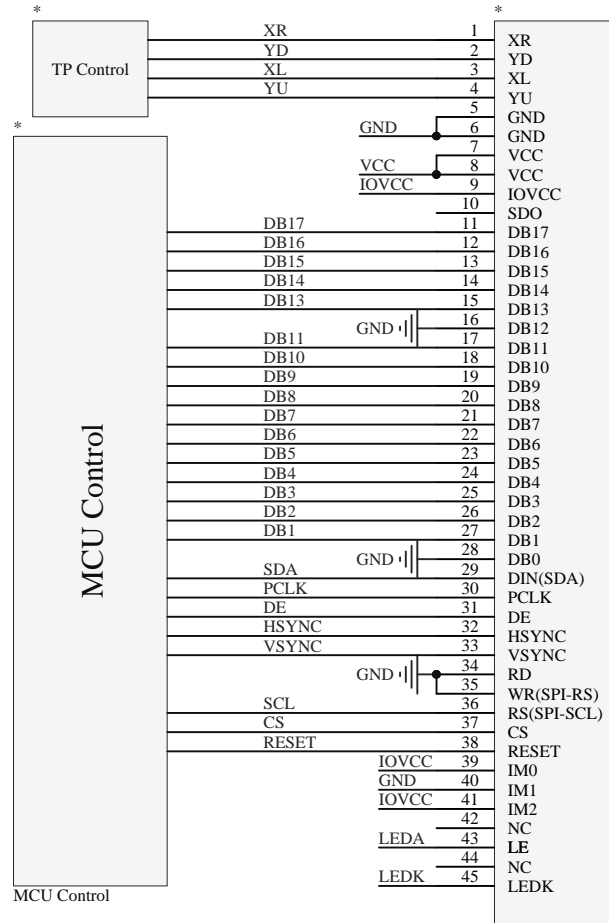

E35RK-T-XW120-CB 3 SPI 16 BIT RGB

DISCLAIMER	PROPRIETARY AND CONFIDENTIAL
DO NOT SCALE OFF THIS DRAWING. All dimensions are given in good faith and believed to be correct. These drawings are for general presentation purposes only. No responsibility can be taken with any errors found by measuring off this drawing. The Focus LCDs PDF drawing should be referenced as the master file.	THE INFORMATION CONTAINED IN THIS DRAWING IS THE SOLE PROPERTY OF FOCUS DISPLAY SOLUTIONS, INC. ANY REPRODUCTION IN PART OR AS A WHOLE WITHOUT THE WRITTEN PERMISSIONS OF FOCUS DISPLAY SOLUTIONS, INC. IS PROHIBITED

Model Name: E35RK-T-XW120-CB	
General Tol:	±0.3
Approvals	Date
DWN:	
CHK:	
APP:	

FOCUS LCDs
LCDs MADE SIMPLE®

Drawing No.:	Scale:
Size:	Unit: mm
Page: 1/1	